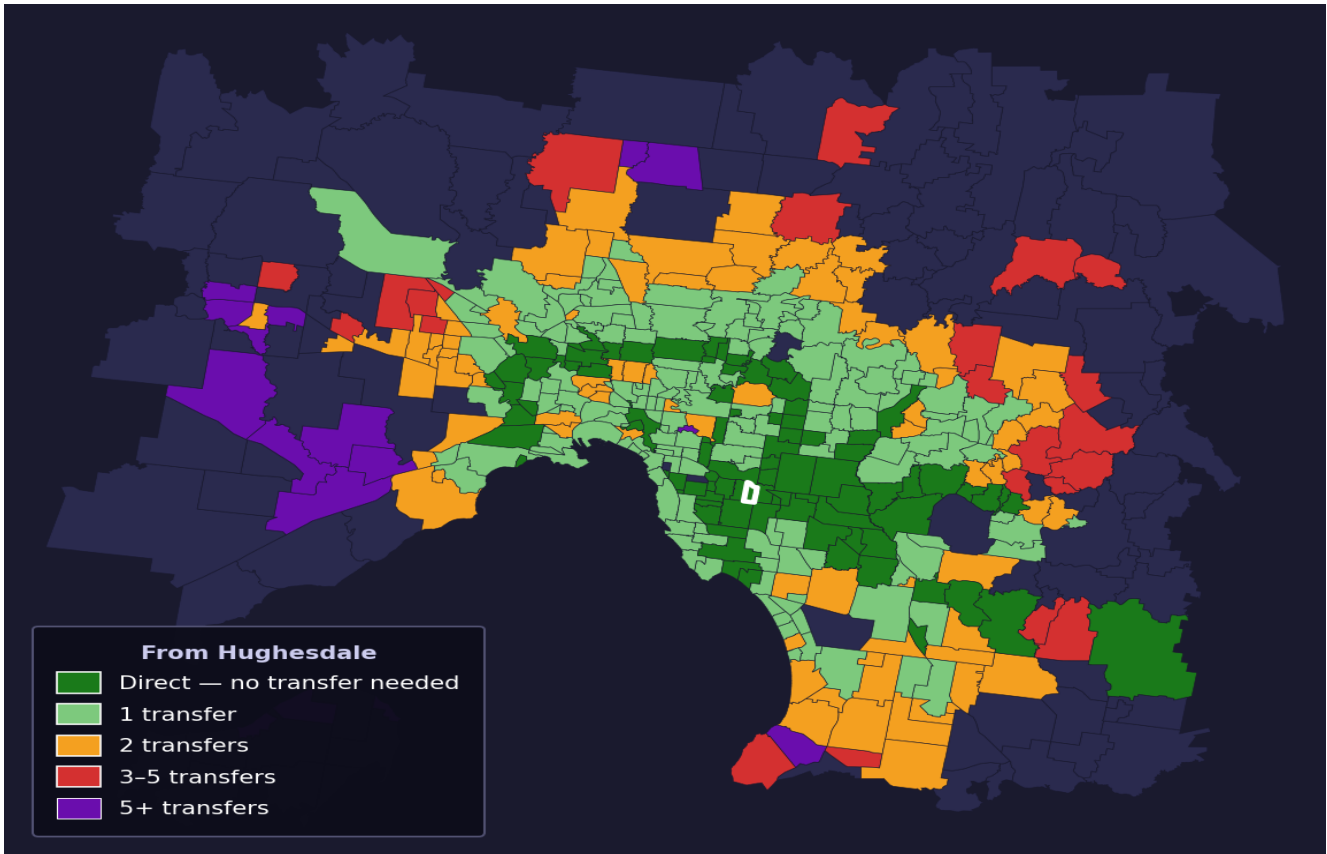

Hughesdale

Rank #6 of 450 suburbs

Composite 76 /100	Journey Quality 83 /100	Cost Efficiency 40 /100	Connectivity 96 /100
------------------------------------	--	--	---------------------------------------

Direct (0 transfers)	89 of 450
1 transfer	164 of 450
2 transfers	81 of 450
3-5 transfers	23 of 450
5+ transfers	92 of 450

Destination	Time	Single Trip	Weekly
Melbourne CBD	37 min	\$3.76	\$37.60/wk
Frankston	78 min	\$5.66	\$54.36/wk
Melbourne Airport	106 min	\$6.10	
Box Hill	77 min	\$5.33	\$52.94/wk
Dandenong	38 min	\$3.76	\$37.60/wk