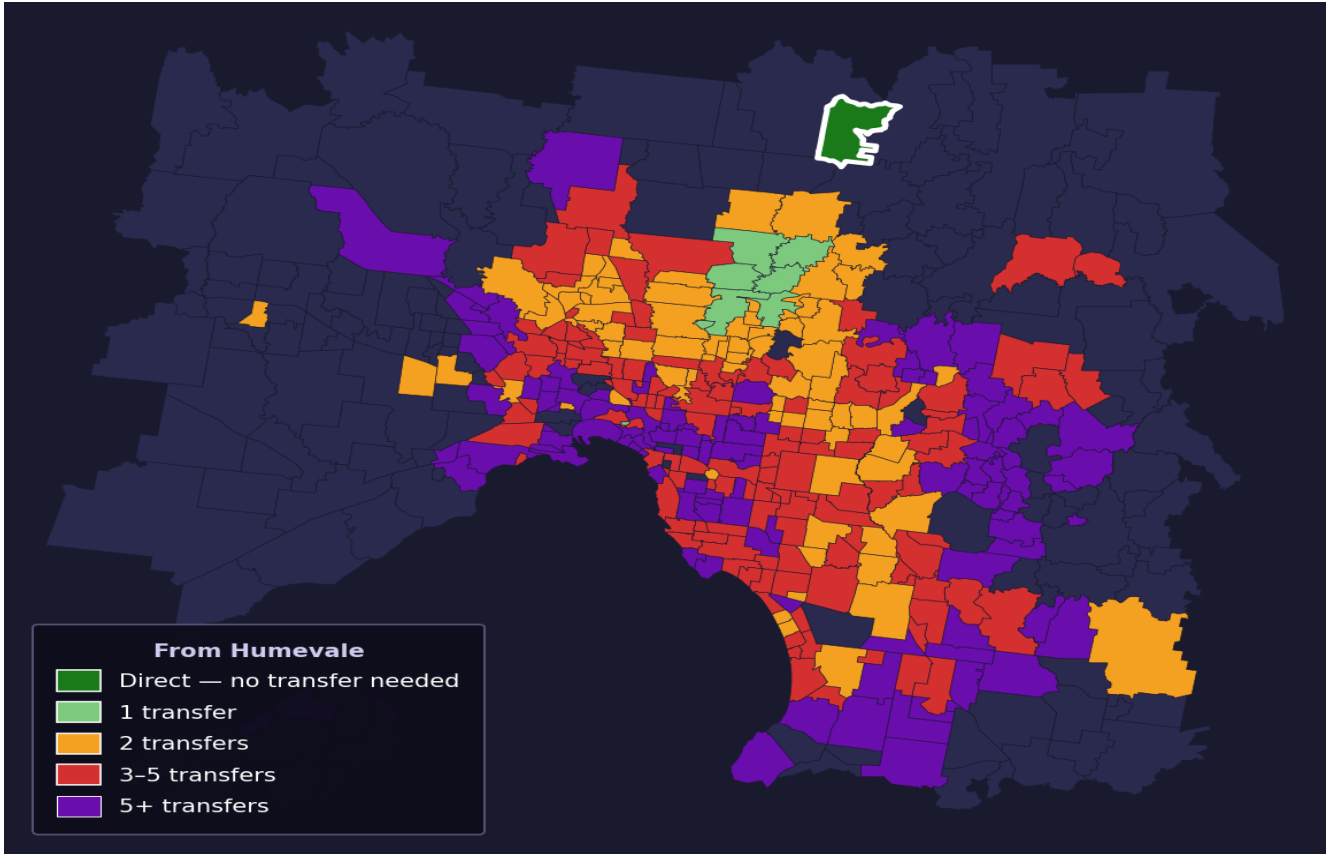

Humevale

Rank #347 of 450 suburbs

Composite 51 / ₁₀₀	Journey Quality 48 / ₁₀₀	Cost Efficiency 71 / ₁₀₀	Connectivity 40 / ₁₀₀
--	--	--	---

Direct (0 transfers)	0 of 450
1 transfer	8 of 450
2 transfers	77 of 450
3-5 transfers	132 of 450
5+ transfers	232 of 450

Destination	Time	Single Trip	Weekly
Melbourne CBD	83 min	\$4.25	\$41.44/wk
Frankston	154 min	\$6.79	\$51.23/wk
Melbourne Airport	118 min	\$5.57	
Box Hill	101 min	\$5.59	\$49.68/wk
Dandenong	138 min	\$6.06	\$47.00/wk