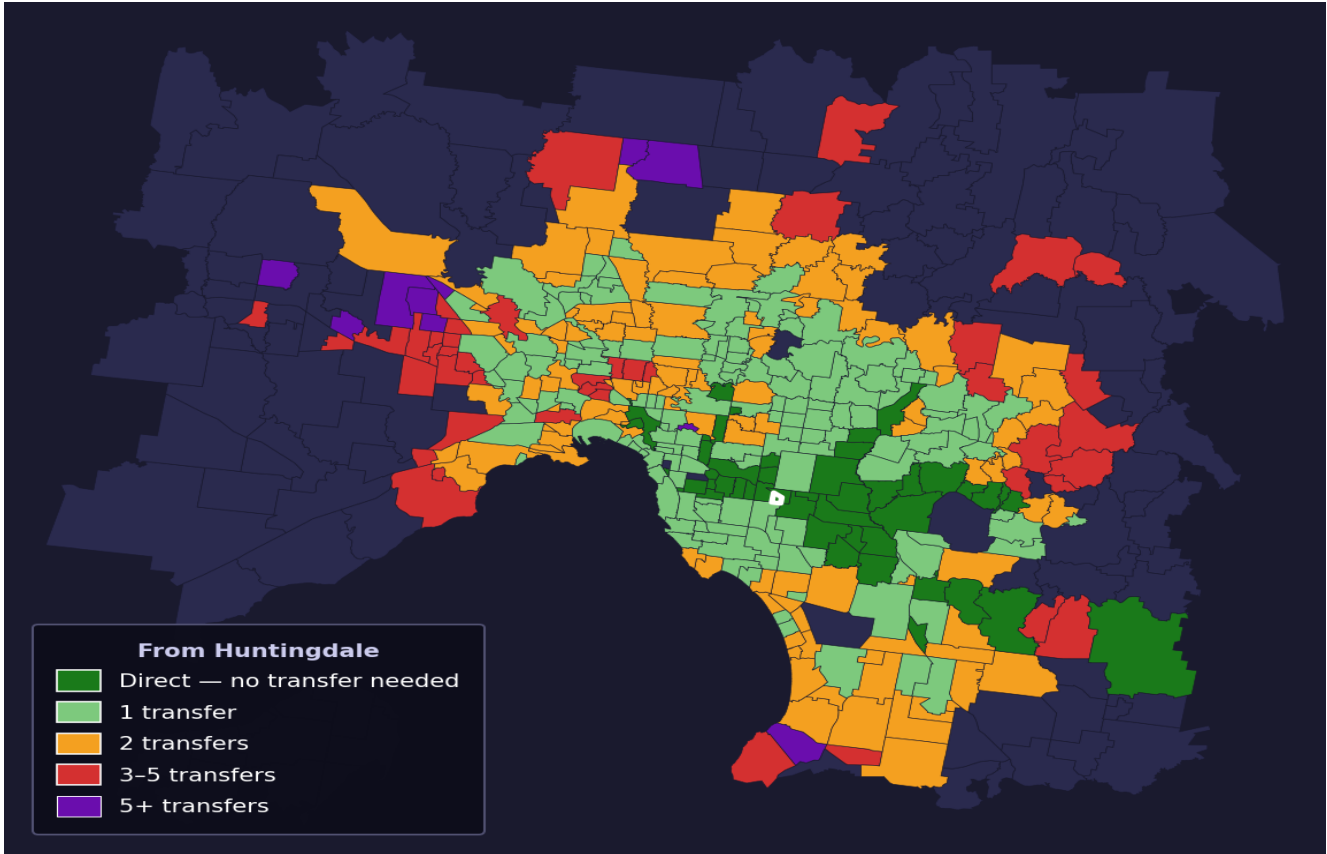

Huntingdale

Rank #78 of 450 suburbs

Composite 72 _{/100}	Journey Quality 77 _{/100}	Cost Efficiency 46 _{/100}	Connectivity 85 _{/100}
---	---	---	--

Direct (0 transfers)	47 of 450
1 transfer	149 of 450
2 transfers	112 of 450
3-5 transfers	43 of 450
5+ transfers	98 of 450

Destination	Time	Single Trip	Weekly
Melbourne CBD	45 min	\$4.17	\$41.72/wk
Frankston	81 min	\$5.37	\$53.70/wk
Melbourne Airport	114 min	\$6.51	
Box Hill	61 min	\$5.06	\$50.60/wk
Dandenong	36 min	\$3.76	\$37.60/wk