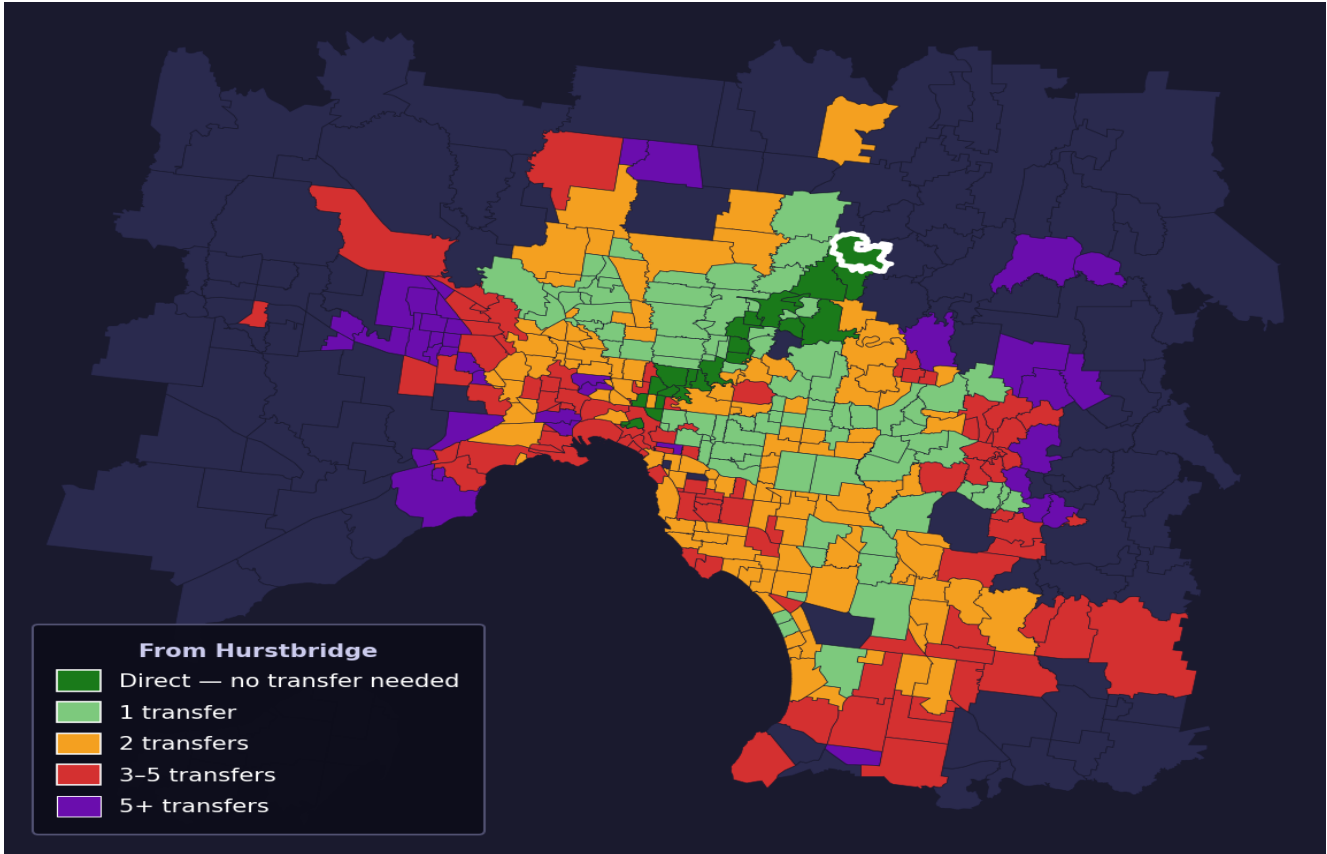

Hurstbridge

Rank #231 of 450 suburbs

Composite 62 /100	Journey Quality 56 /100	Cost Efficiency 65 /100	Connectivity 68 /100
------------------------------------	--	--	---------------------------------------

Direct (0 transfers)	21 of 450
1 transfer	85 of 450
2 transfers	121 of 450
3-5 transfers	90 of 450
5+ transfers	132 of 450

Destination	Time	Single Trip	Weekly
Melbourne CBD	73 min	\$4.34	\$43.40/wk
Frankston	143 min	\$8.13	\$57.00/wk
Melbourne Airport	141 min	\$6.68	
Box Hill	102 min	\$6.37	\$57.00/wk
Dandenong	139 min	\$8.44	\$57.00/wk