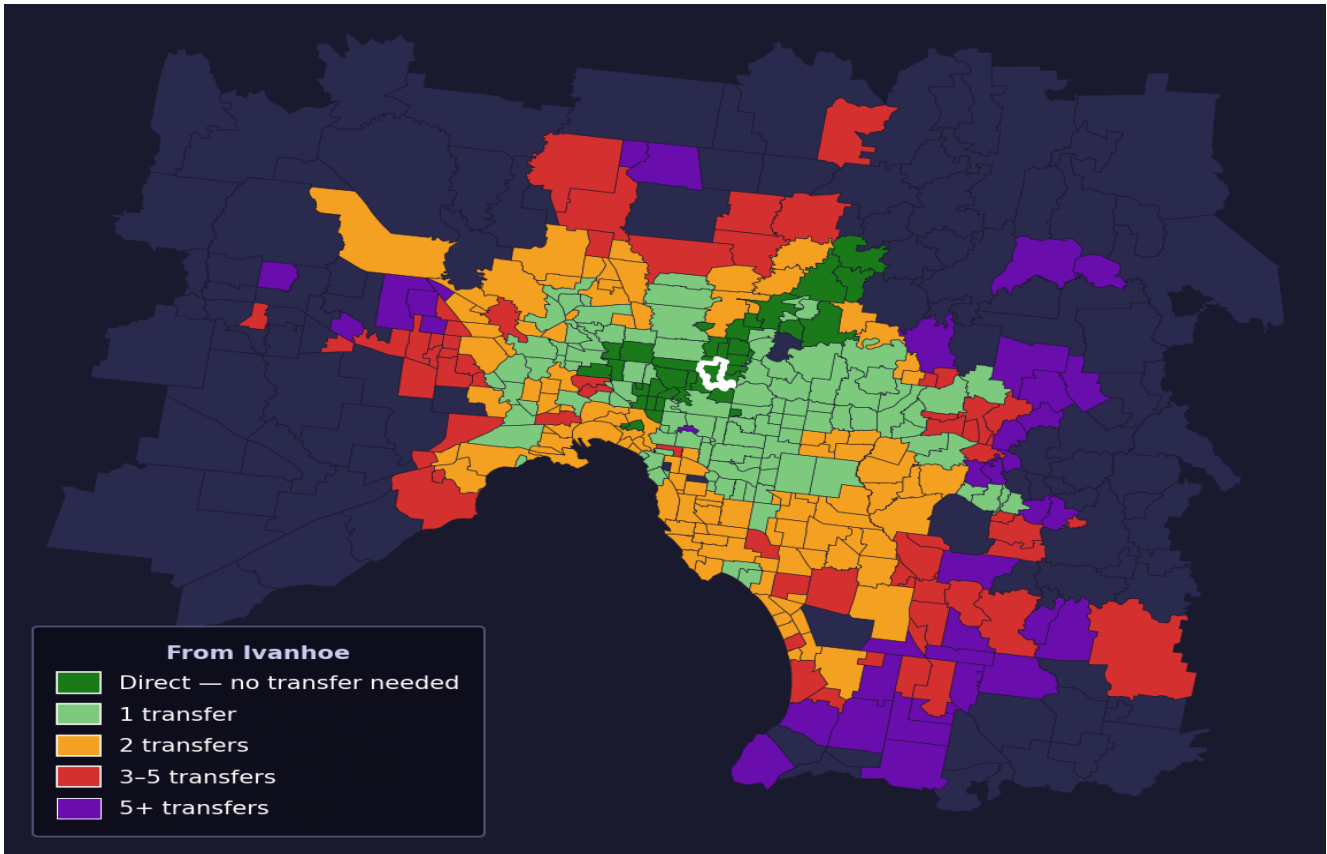

Ivanhoe

Rank #105 of 450 suburbs

Composite 70 _{/100}	Journey Quality 82 _{/100}	Cost Efficiency 46 _{/100}	Connectivity 73 _{/100}
---	---	---	--

Direct (0 transfers)	36 of 450
1 transfer	107 of 450
2 transfers	110 of 450
3-5 transfers	62 of 450
5+ transfers	134 of 450

Destination	Time	Single Trip	Weekly
Melbourne CBD	37 min	\$3.47	\$34.68/wk
Frankston	107 min	\$7.26	\$57.00/wk
Melbourne Airport	105 min	\$5.81	
Box Hill	66 min	\$5.06	\$50.60/wk
Dandenong	93 min	\$5.81	\$55.68/wk