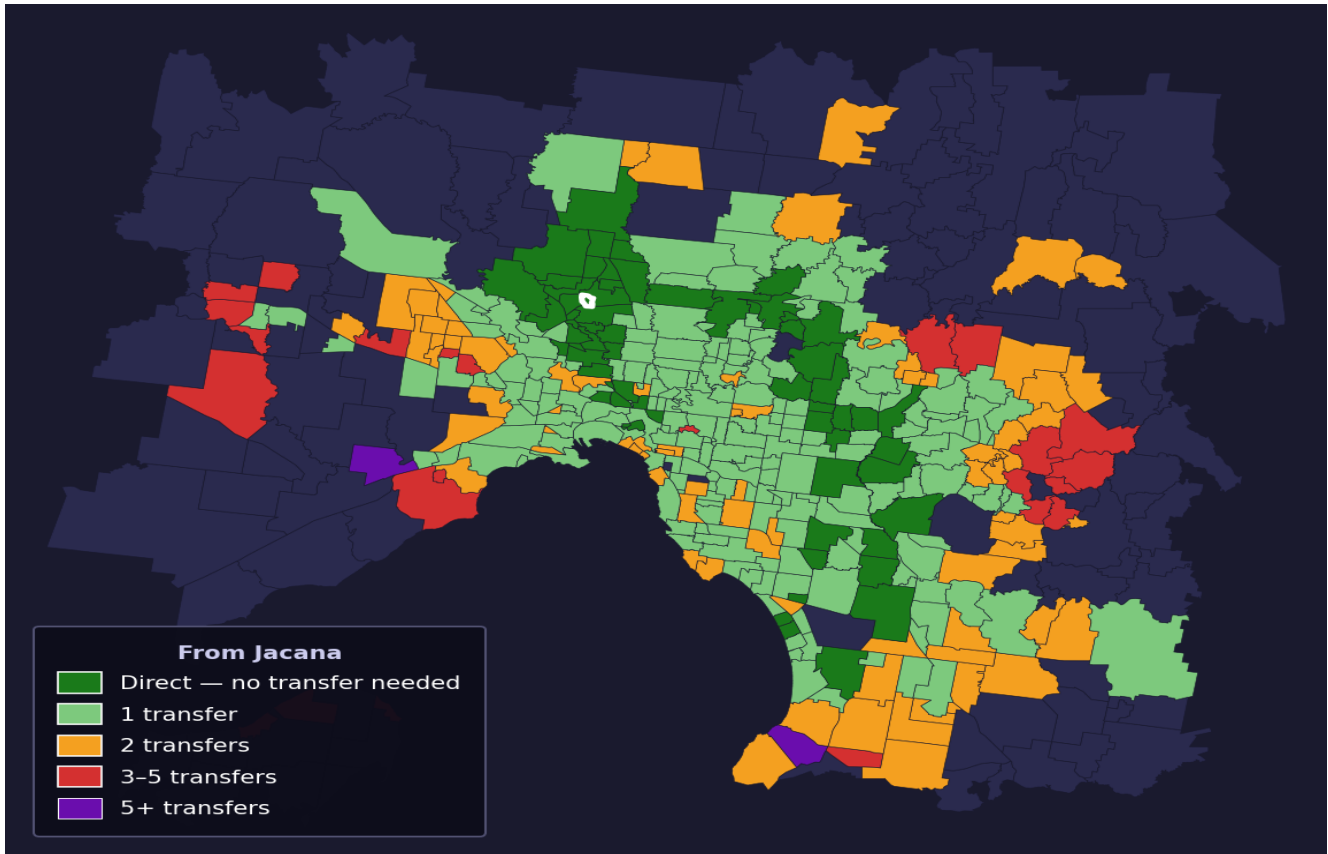

Jacana

Rank #9 of 450 suburbs

Composite 76 _{/100}	Journey Quality 72 _{/100}	Cost Efficiency 57 _{/100}	Connectivity 96 _{/100}
---	---	---	--

Direct (0 transfers)	64 of 450
1 transfer	201 of 450
2 transfers	79 of 450
3-5 transfers	24 of 450
5+ transfers	81 of 450

Destination	Time	Single Trip	Weekly
Melbourne CBD	51 min	\$3.76	\$37.60/wk
Frankston	120 min	\$7.55	\$57.00/wk
Melbourne Airport	70 min	\$4.97	
Box Hill	134 min	\$7.55	\$57.00/wk
Dandenong	106 min	\$5.79	\$57.00/wk