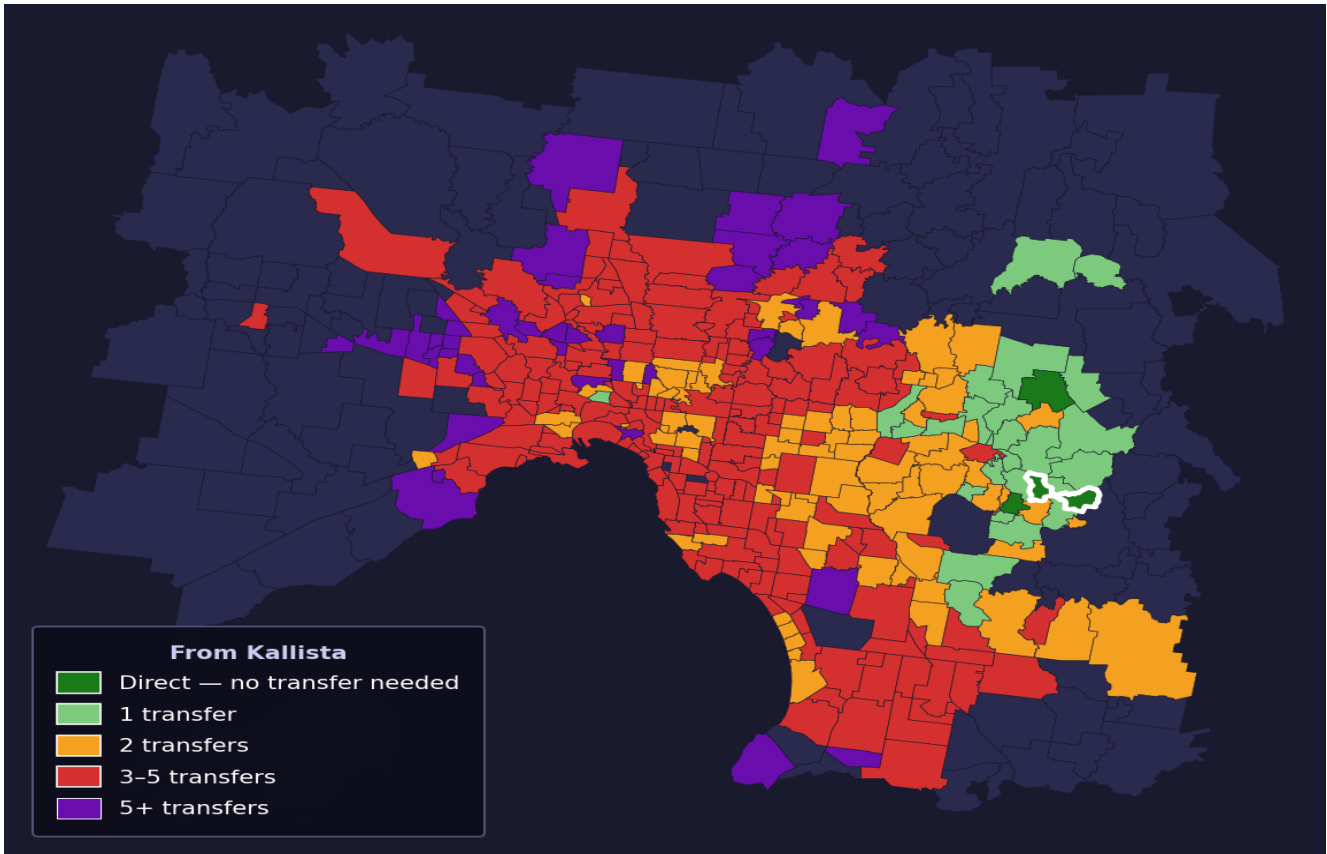

# Kallista

Rank #435 of 450 suburbs

<b>Composite</b> <b>39</b> <sub>/100</sub>	<b>Journey Quality</b> <b>10</b> <sub>/100</sub>	<b>Cost Efficiency</b> <b>75</b> <sub>/100</sub>	<b>Connectivity</b> <b>51</b> <sub>/100</sub>
---	---	---	--

Direct (0 transfers)	2 of 450
1 transfer	25 of 450
2 transfers	80 of 450
3-5 transfers	203 of 450
5+ transfers	139 of 450

Destination	Time	Single Trip	Weekly
Melbourne CBD	135 min	\$5.79	\$57.00/wk
Frankston	186 min	\$5.79	\$57.00/wk
Melbourne Airport	203 min	\$8.13	
Box Hill	103 min	\$4.34	\$43.40/wk
Dandenong	149 min	\$5.79	\$57.00/wk