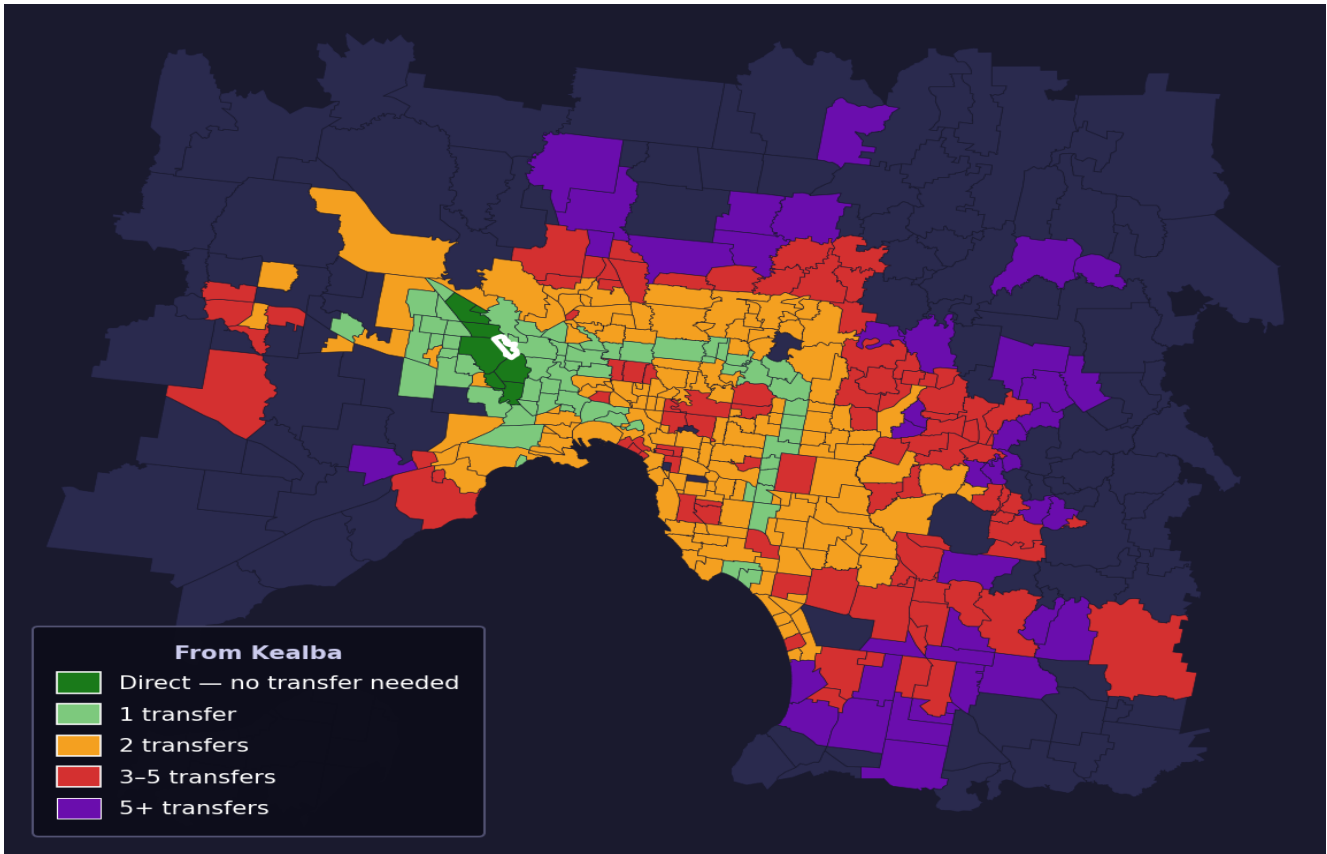

Kealba

Rank #218 of 450 suburbs

Composite 62 _{/100}	Journey Quality 64 _{/100}	Cost Efficiency 58 _{/100}	Connectivity 63 _{/100}
---	---	---	--

Direct (0 transfers)	7 of 450
1 transfer	61 of 450
2 transfers	152 of 450
3-5 transfers	93 of 450
5+ transfers	136 of 450

Destination	Time	Single Trip	Weekly
Melbourne CBD	61 min	\$4.45	\$44.34/wk
Frankston	138 min	\$8.63	\$57.00/wk
Melbourne Airport	83 min	\$5.30	
Box Hill	106 min	\$5.47	\$50.96/wk
Dandenong	124 min	\$8.65	\$57.00/wk