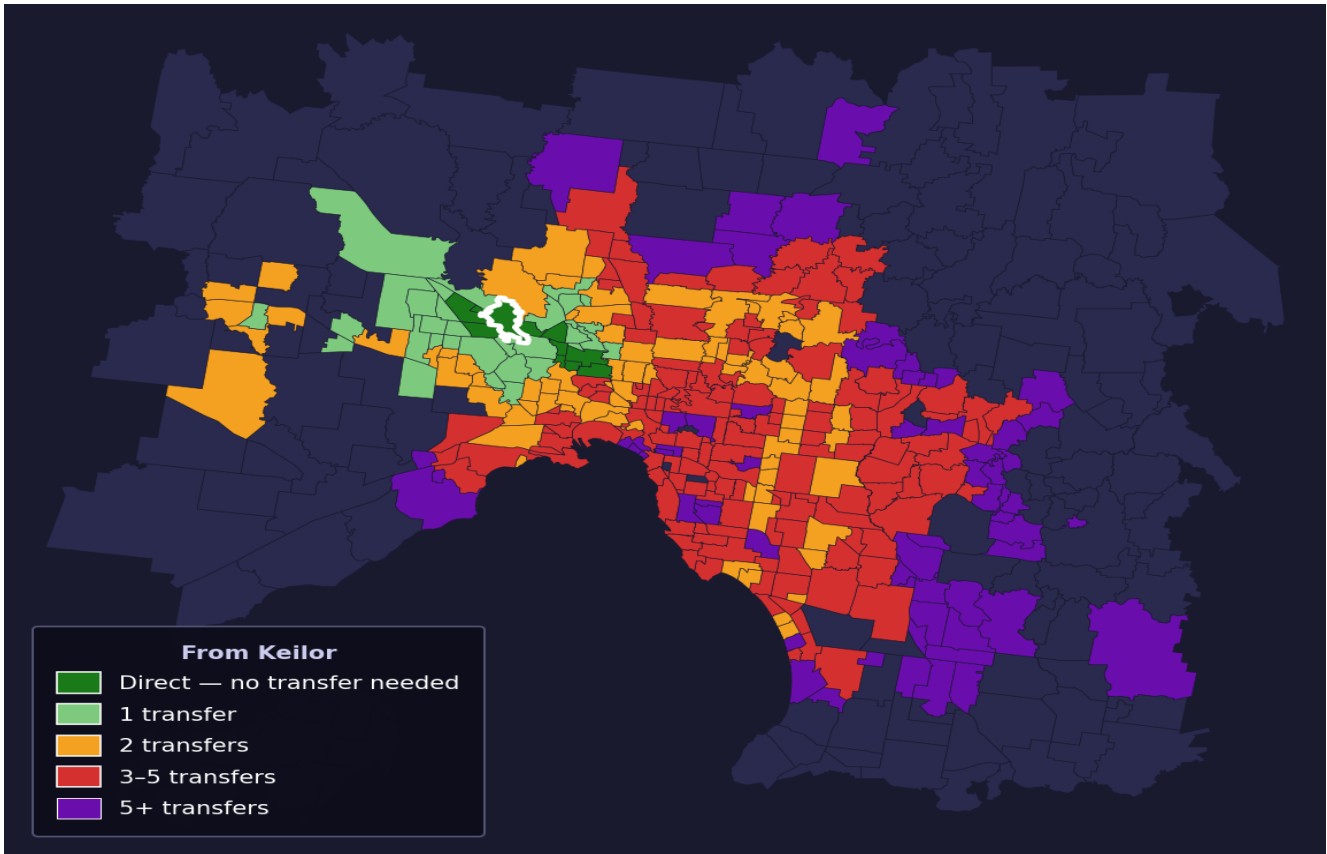

Keilor

Rank #284 of 450 suburbs

Composite 57 / ₁₀₀	Journey Quality 60 / ₁₀₀	Cost Efficiency 61 / ₁₀₀	Connectivity 49 / ₁₀₀
--	--	--	---

Direct (0 transfers)	10 of 450
1 transfer	32 of 450
2 transfers	77 of 450
3-5 transfers	151 of 450
5+ transfers	179 of 450

Destination	Time	Single Trip	Weekly
Melbourne CBD	67 min	\$4.47	\$44.47/wk
Frankston	140 min	\$8.47	\$57.00/wk
Melbourne Airport	74 min	\$4.64	
Box Hill	110 min	\$5.85	\$54.19/wk
Dandenong	128 min	\$8.31	\$57.00/wk