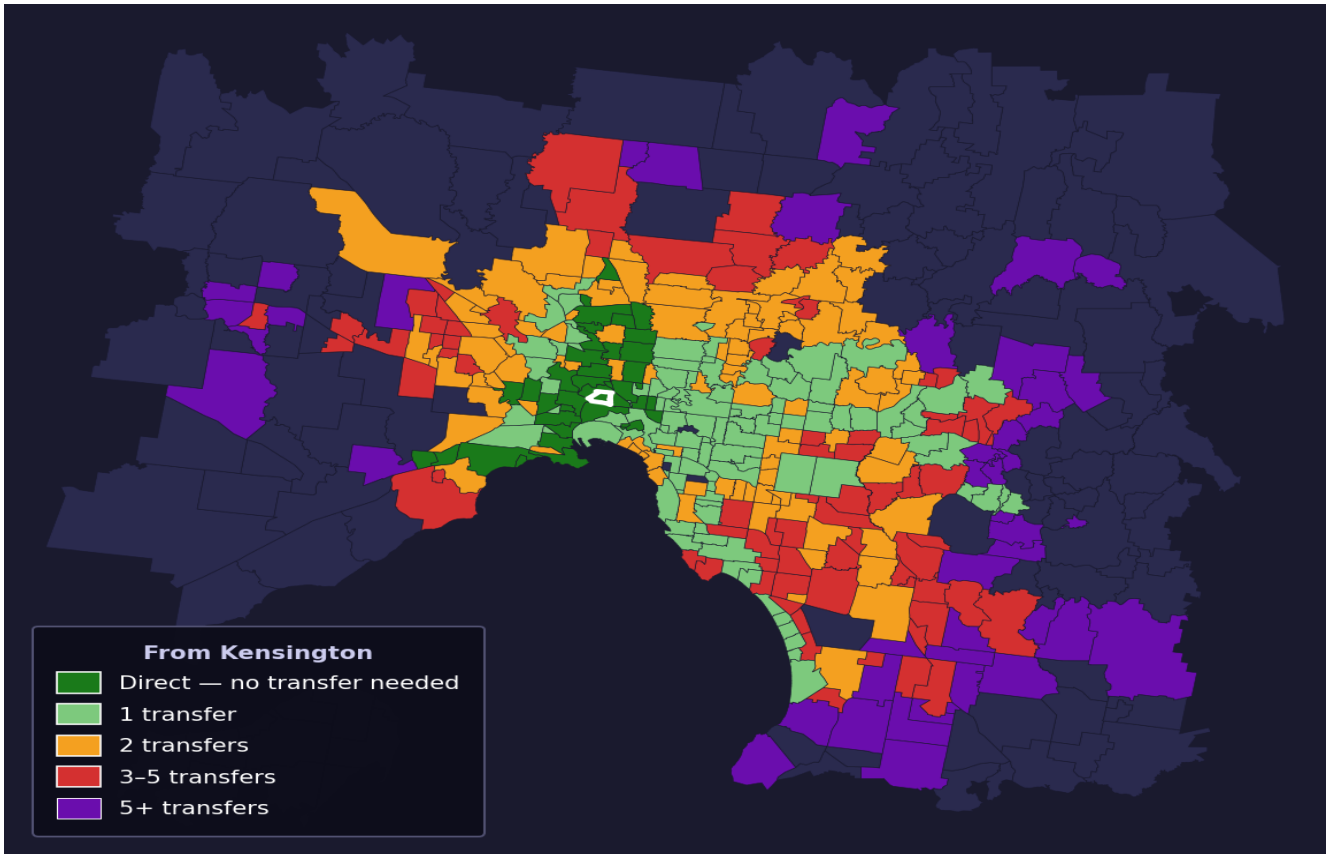

Kensington

Rank #96 of 450 suburbs

Composite 71 /100	Journey Quality 88 /100	Cost Efficiency 38 /100	Connectivity 72 /100
------------------------------------	--	--	---------------------------------------

Direct (0 transfers)	39 of 450
1 transfer	101 of 450
2 transfers	96 of 450
3-5 transfers	75 of 450
5+ transfers	138 of 450

Destination	Time	Single Trip	Weekly
Melbourne CBD	29 min	\$3.10	\$30.96/wk
Frankston	103 min	\$7.15	\$57.00/wk
Melbourne Airport	68 min	\$5.06	
Box Hill	83 min	\$5.37	\$53.70/wk
Dandenong	92 min	\$6.98	\$57.00/wk