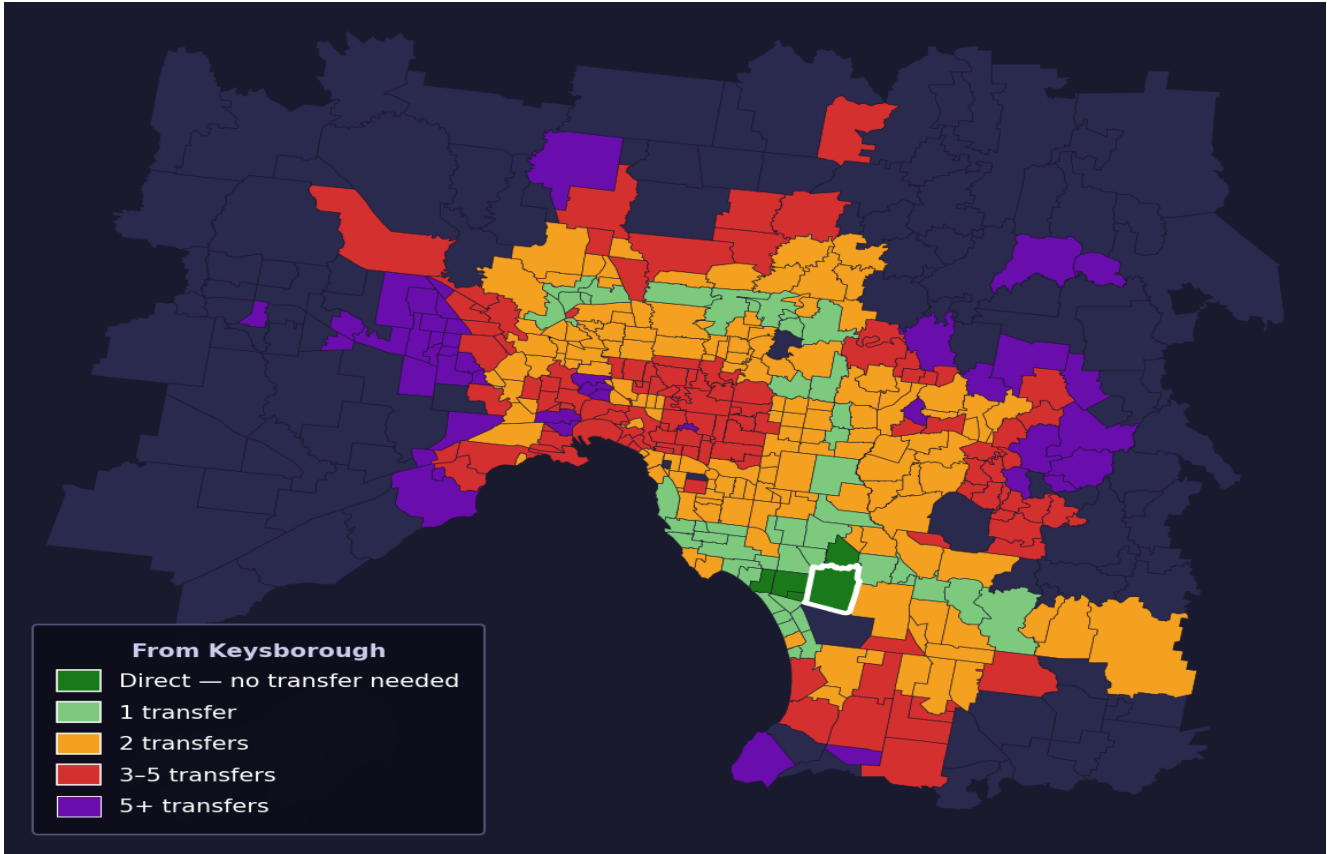

Keysborough

Rank #278 of 450 suburbs

Composite 58 /100	Journey Quality 55 /100	Cost Efficiency 60 /100	Connectivity 60 /100
------------------------------------	--	--	---------------------------------------

Direct (0 transfers)	4 of 450
1 transfer	47 of 450
2 transfers	149 of 450
3-5 transfers	112 of 450
5+ transfers	137 of 450

Destination	Time	Single Trip	Weekly
Melbourne CBD	74 min	\$5.30	\$50.63/wk
Frankston	60 min	\$5.15	\$50.60/wk
Melbourne Airport	144 min	\$8.23	
Box Hill	91 min	\$5.58	\$52.99/wk
Dandenong	52 min	\$4.04	\$39.49/wk