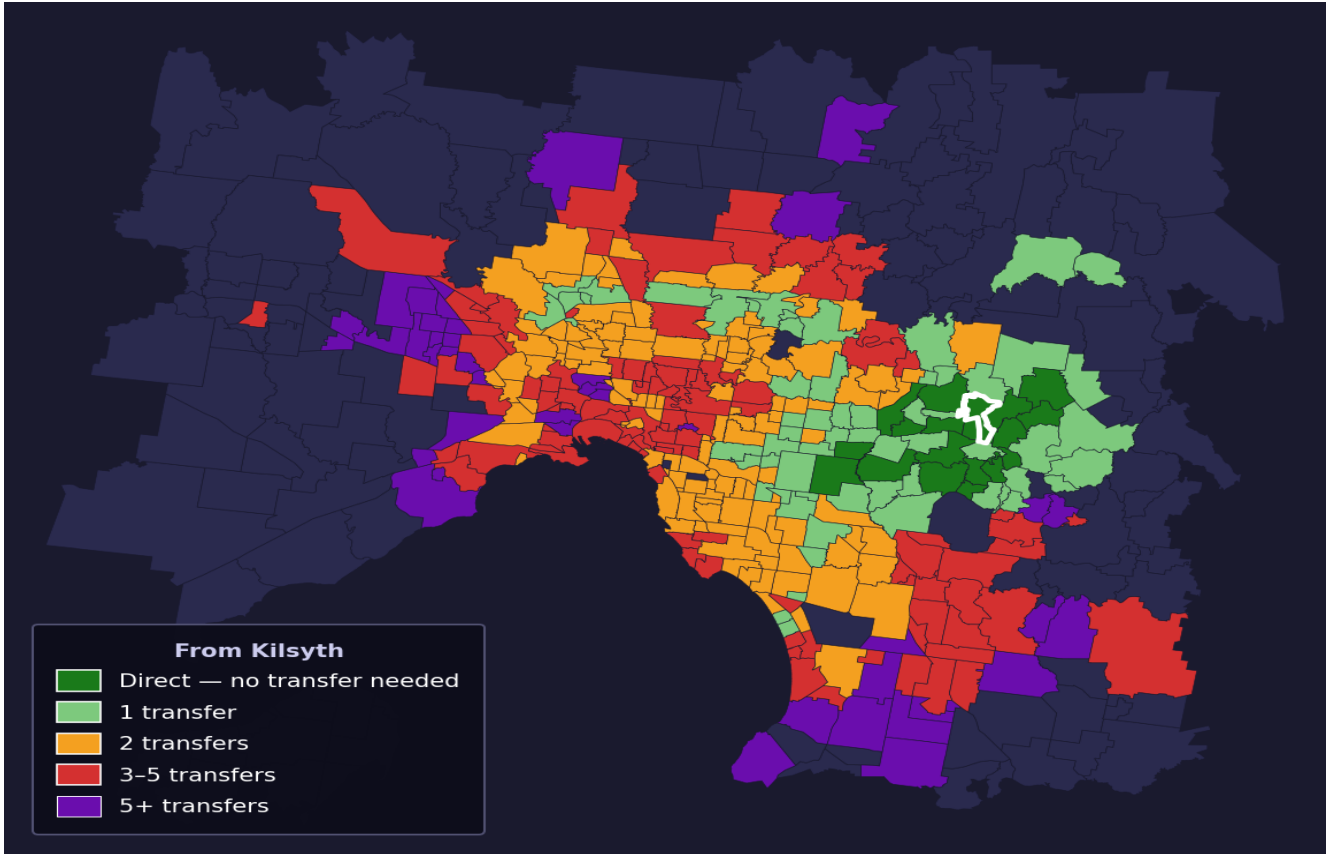

Kilsyth

Rank #303 of 450 suburbs

Composite 55 /100	Journey Quality 43 /100	Cost Efficiency 66 /100	Connectivity 64 /100
------------------------------------	--	--	---------------------------------------

Direct (0 transfers)	18 of 450
1 transfer	62 of 450
2 transfers	127 of 450
3-5 transfers	106 of 450
5+ transfers	136 of 450

Destination	Time	Single Trip	Weekly
Melbourne CBD	90 min	\$5.75	\$51.61/wk
Frankston	126 min	\$5.33	\$51.73/wk
Melbourne Airport	151 min	\$7.94	
Box Hill	47 min	\$4.29	\$41.66/wk
Dandenong	95 min	\$5.41	\$52.20/wk