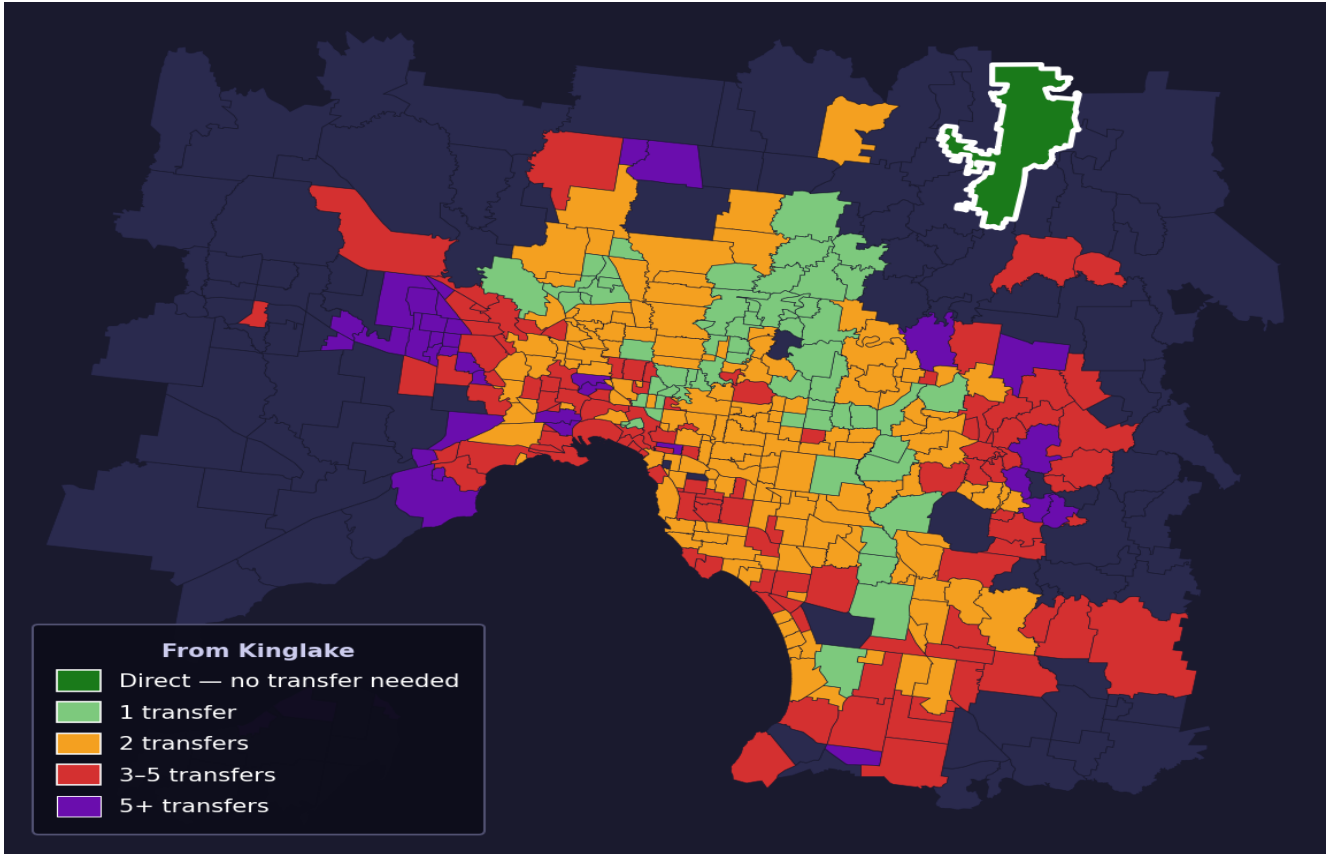

Kinglake

Rank #285 of 450 suburbs

Composite 57 _{/100}	Journey Quality 47 _{/100}	Cost Efficiency 68 _{/100}	Connectivity 64 _{/100}
---	---	---	--

Direct (0 transfers)	0 of 450
1 transfer	60 of 450
2 transfers	158 of 450
3-5 transfers	108 of 450
5+ transfers	123 of 450

Destination	Time	Single Trip	Weekly
Melbourne CBD	84 min	\$4.95	\$46.83/wk
Frankston	150 min	\$7.75	\$55.79/wk
Melbourne Airport	134 min	\$6.37	
Box Hill	96 min	\$6.19	\$55.72/wk
Dandenong	135 min	\$7.13	\$54.57/wk