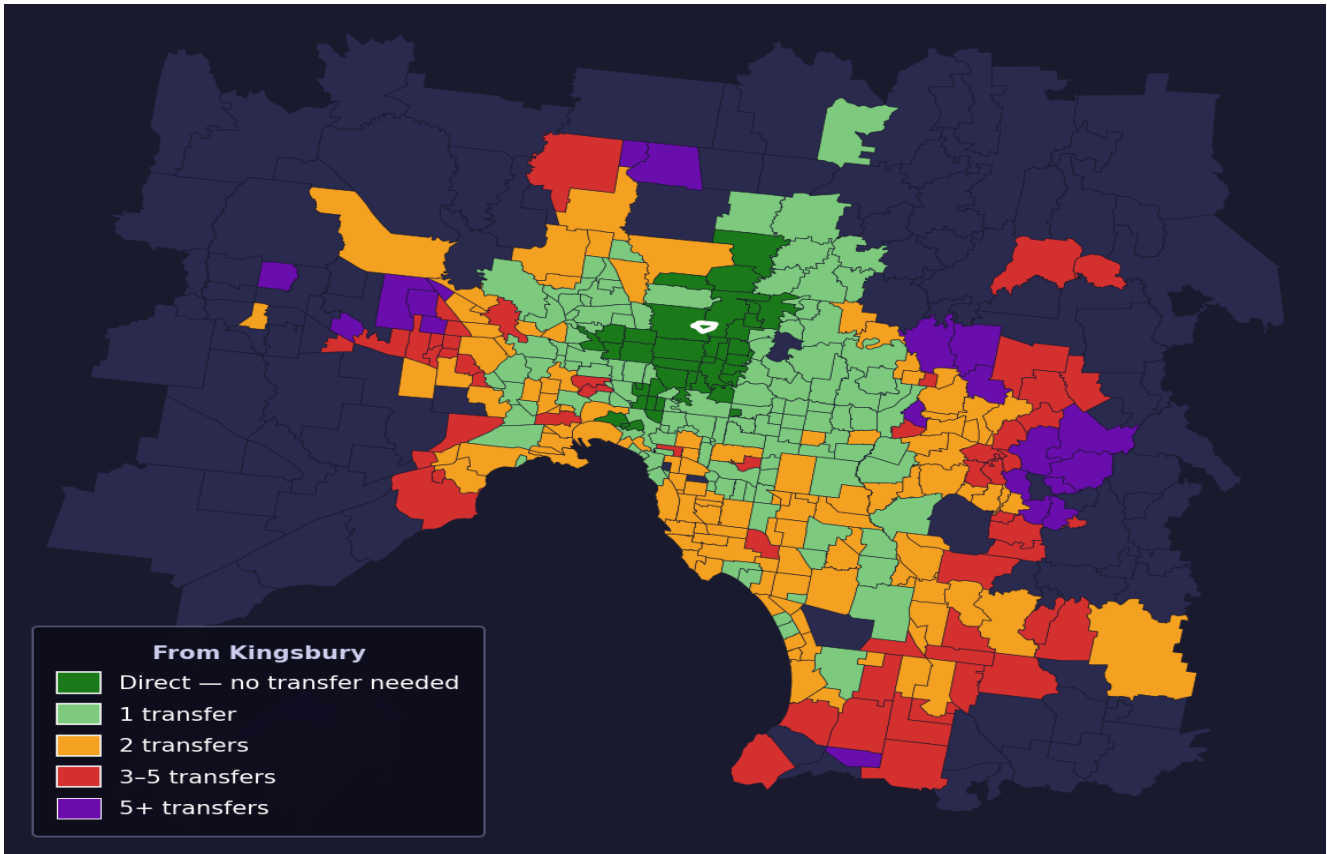

Kingsbury

Rank #147 of 450 suburbs

Composite 69 /100	Journey Quality 66 /100	Cost Efficiency 60 /100	Connectivity 80 /100
------------------------------------	--	--	---------------------------------------

Direct (0 transfers)	39 of 450
1 transfer	128 of 450
2 transfers	117 of 450
3-5 transfers	56 of 450
5+ transfers	109 of 450

Destination	Time	Single Trip	Weekly
Melbourne CBD	60 min	\$4.09	\$40.92/wk
Frankston	166 min	\$8.33	\$57.00/wk
Melbourne Airport	110 min	\$6.14	
Box Hill	90 min	\$5.60	\$55.68/wk
Dandenong	132 min	\$6.76	\$57.00/wk