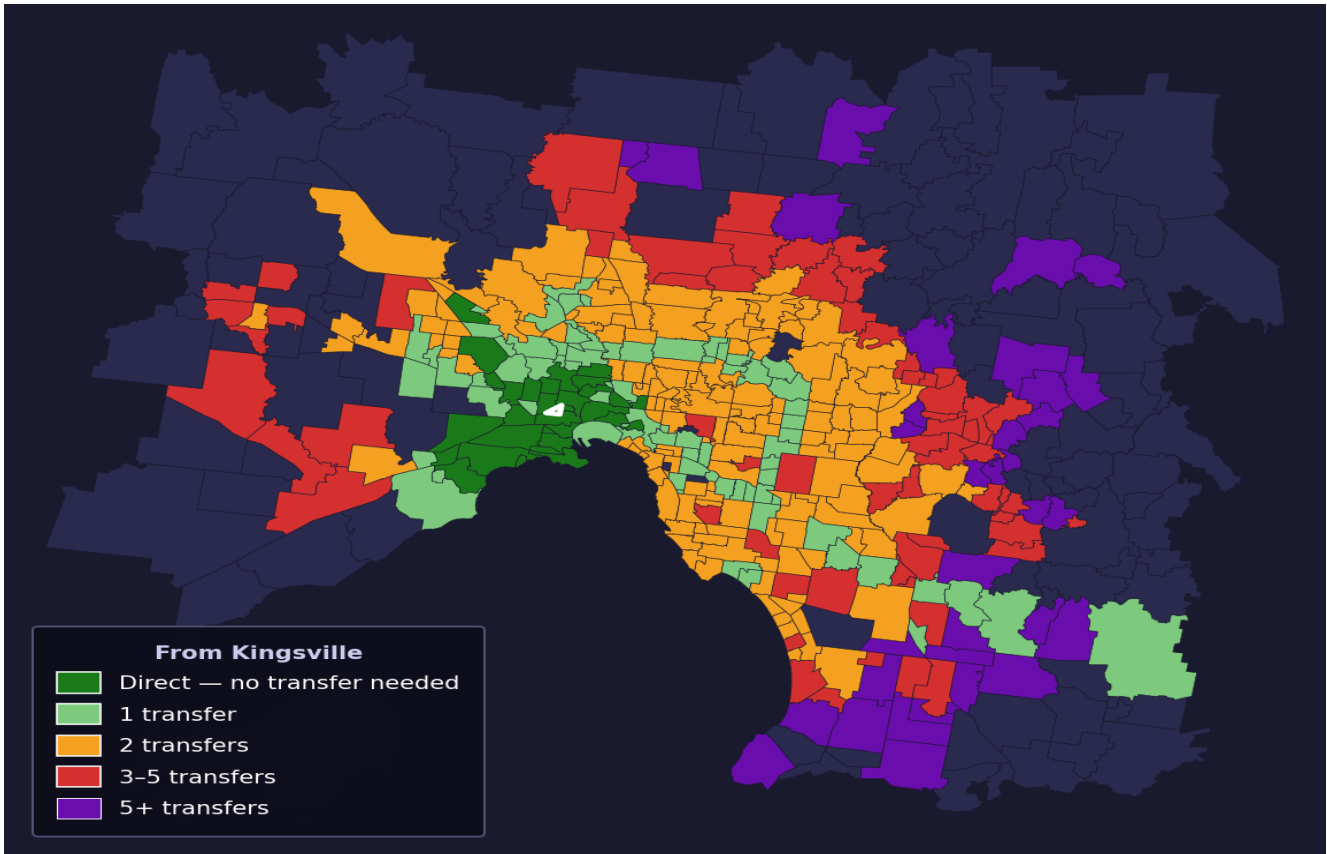

# Kingsville

Rank #69 of 450 suburbs

<b>Composite</b> <b>72</b> <sub>/100</sub>	<b>Journey Quality</b> <b>83</b> <sub>/100</sub>	<b>Cost Efficiency</b> <b>50</b> <sub>/100</sub>	<b>Connectivity</b> <b>72</b> <sub>/100</sub>
---	---	---	--

<b>Direct (0 transfers)</b>	<b>31 of 450</b>
<b>1 transfer</b>	<b>77 of 450</b>
<b>2 transfers</b>	<b>153 of 450</b>
<b>3-5 transfers</b>	<b>64 of 450</b>
<b>5+ transfers</b>	<b>124 of 450</b>

Destination	Time	Single Trip	Weekly
Melbourne CBD	36 min	\$3.03	<b>\$30.30/wk</b>
Frankston	109 min	\$6.82	<b>\$57.00/wk</b>
Melbourne Airport	97 min	\$5.60	
Box Hill	82 min	\$5.01	<b>\$50.14/wk</b>
Dandenong	97 min	\$6.43	<b>\$55.68/wk</b>