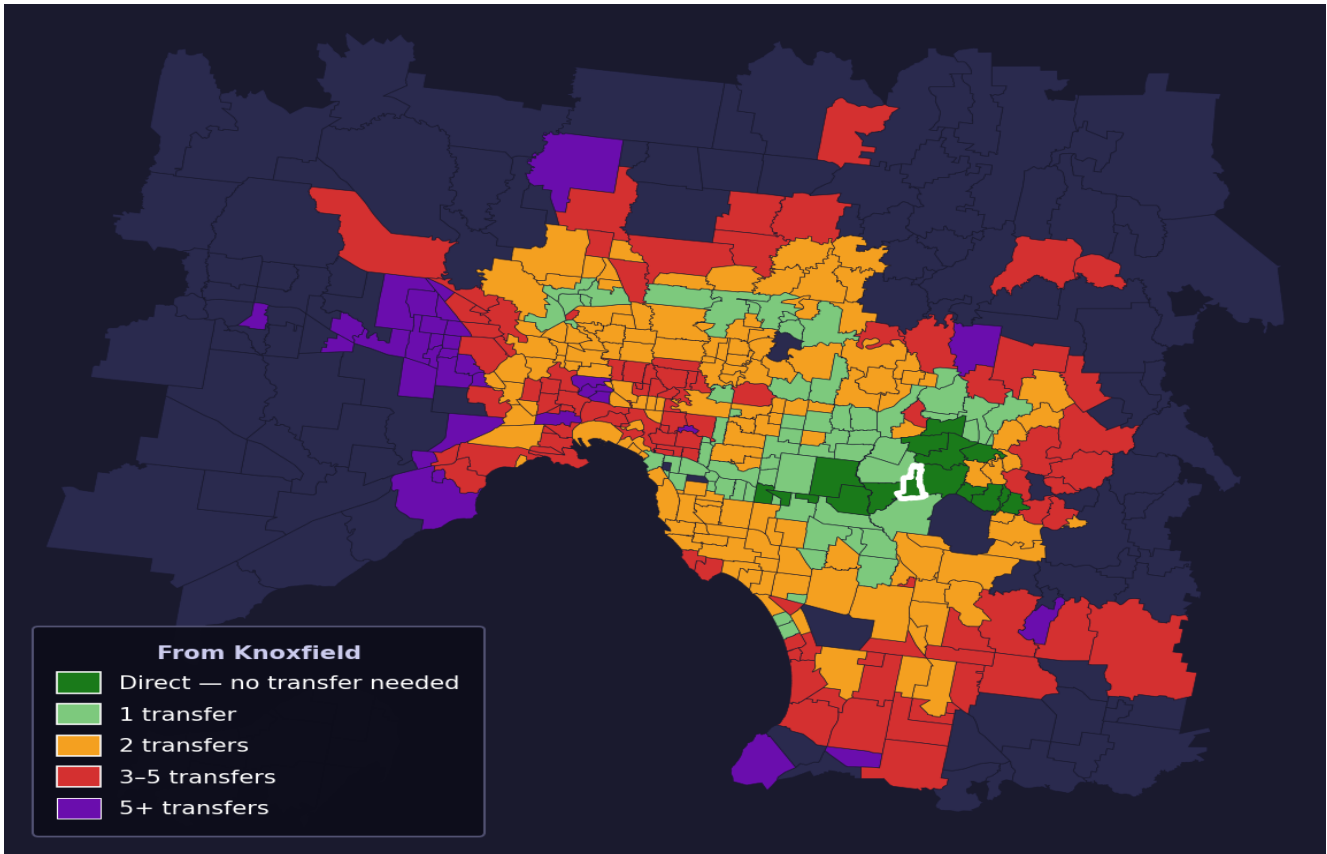

Knoxfield

Rank #297 of 450 suburbs

Composite 56 /100	Journey Quality 43 /100	Cost Efficiency 67 /100	Connectivity 66 /100
------------------------------------	--	--	---------------------------------------

Direct (0 transfers)	15 of 450
1 transfer	65 of 450
2 transfers	145 of 450
3-5 transfers	99 of 450
5+ transfers	125 of 450

Destination	Time	Single Trip	Weekly
Melbourne CBD	90 min	\$5.52	\$51.31/wk
Frankston	95 min	\$4.61	\$45.91/wk
Melbourne Airport	159 min	\$7.95	
Box Hill	58 min	\$4.47	\$44.74/wk
Dandenong	71 min	\$4.61	\$45.91/wk