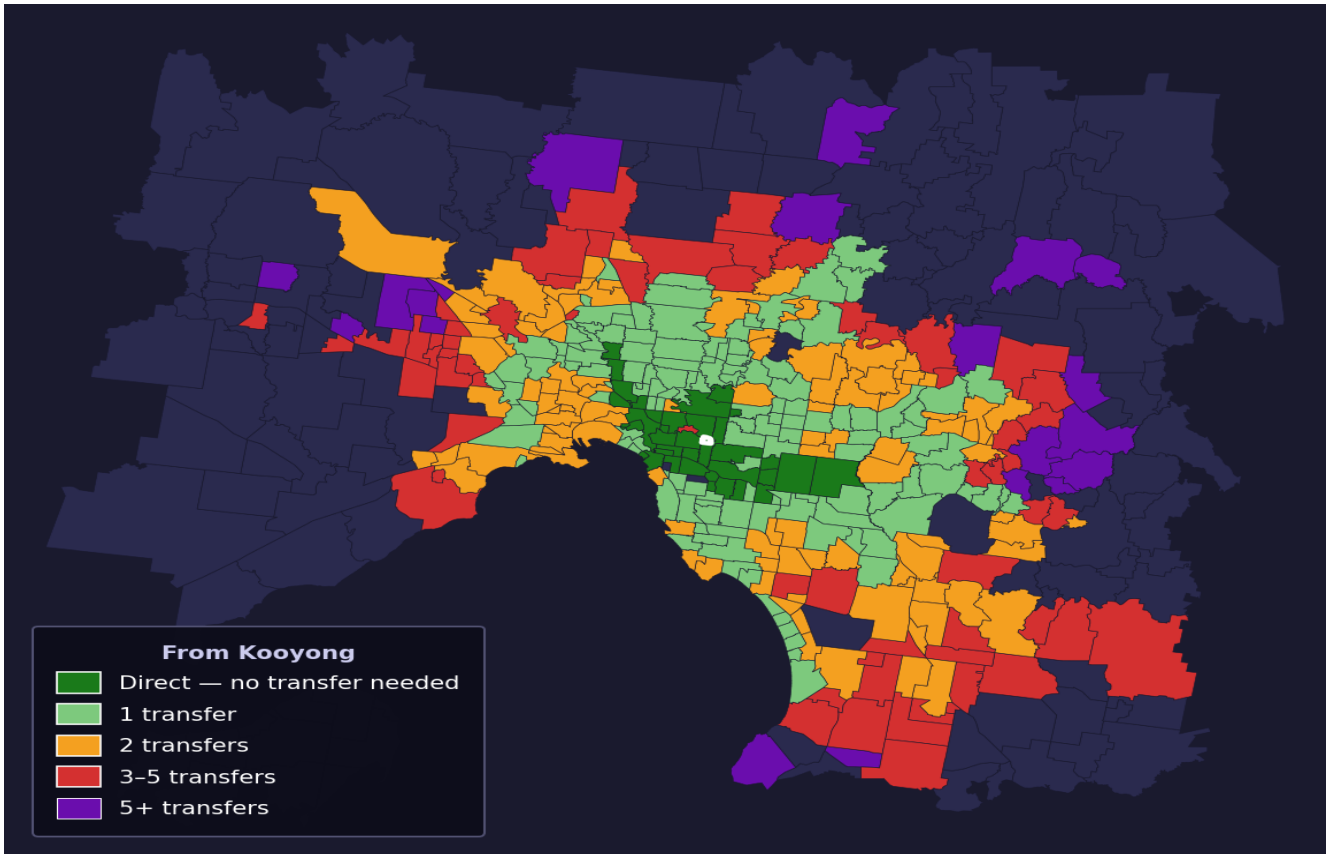

Kooyong

Rank #40 of 450 suburbs

Composite 73 _{/100}	Journey Quality 86 _{/100}	Cost Efficiency 41 _{/100}	Connectivity 79 _{/100}
---	---	---	--

Direct (0 transfers)	37 of 450
1 transfer	134 of 450
2 transfers	104 of 450
3-5 transfers	63 of 450
5+ transfers	111 of 450

Destination	Time	Single Trip	Weekly
Melbourne CBD	32 min	\$3.23	\$32.30/wk
Frankston	87 min	\$6.49	\$57.00/wk
Melbourne Airport	108 min	\$6.23	
Box Hill	44 min	\$3.34	\$33.40/wk
Dandenong	78 min	\$5.52	\$54.36/wk