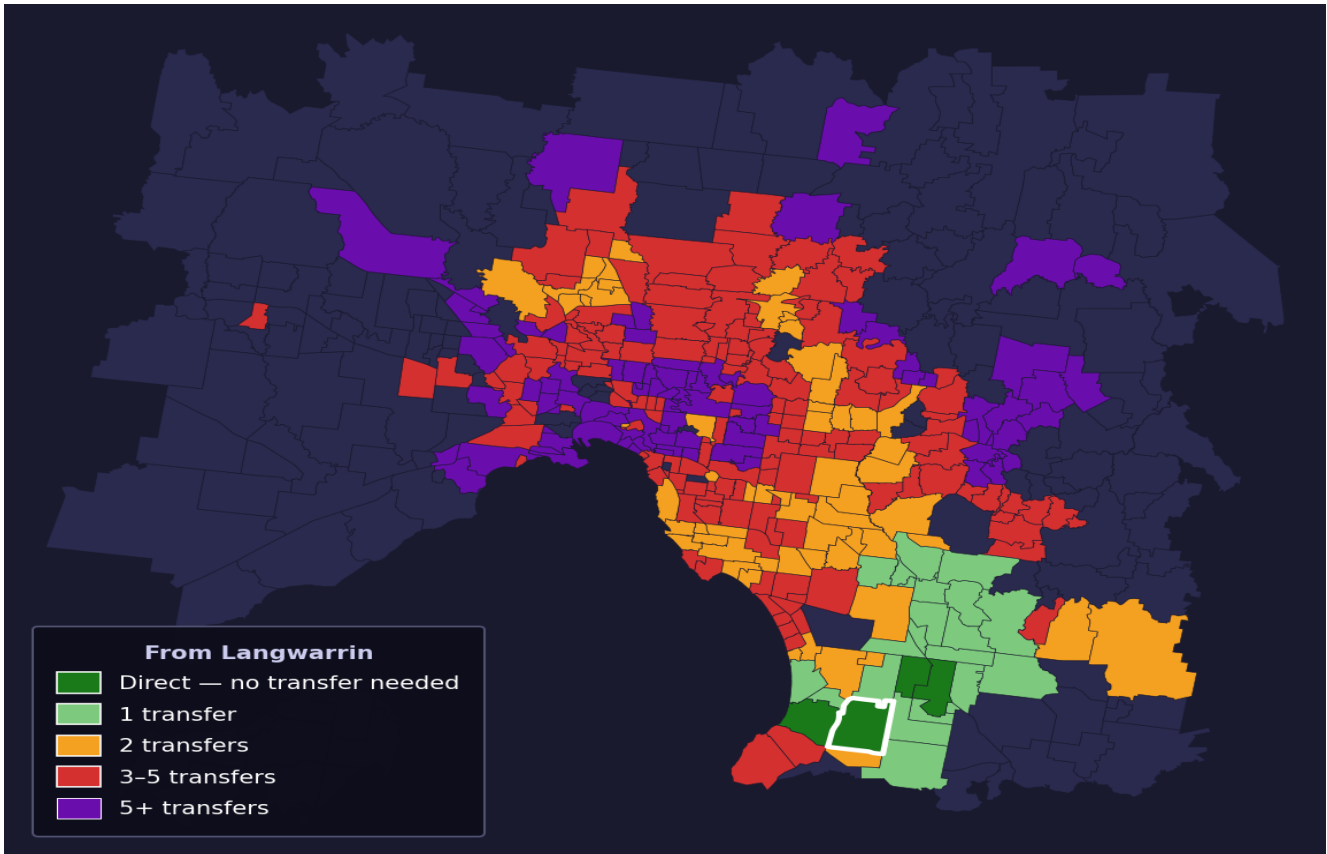

Langwarrin

Rank #401 of 450 suburbs

Composite 45 _{/100}	Journey Quality 35 _{/100}	Cost Efficiency 67 _{/100}	Connectivity 42 _{/100}
---	---	---	--

Direct (0 transfers)	3 of 450
1 transfer	22 of 450
2 transfers	58 of 450
3-5 transfers	154 of 450
5+ transfers	212 of 450

Destination	Time	Single Trip	Weekly
Melbourne CBD	101 min	\$6.37	\$57.00/wk
Frankston	58 min	\$4.33	\$42.75/wk
Melbourne Airport	163 min	\$8.61	
Box Hill	136 min	\$8.05	\$57.00/wk
Dandenong	66 min	\$4.62	\$45.70/wk