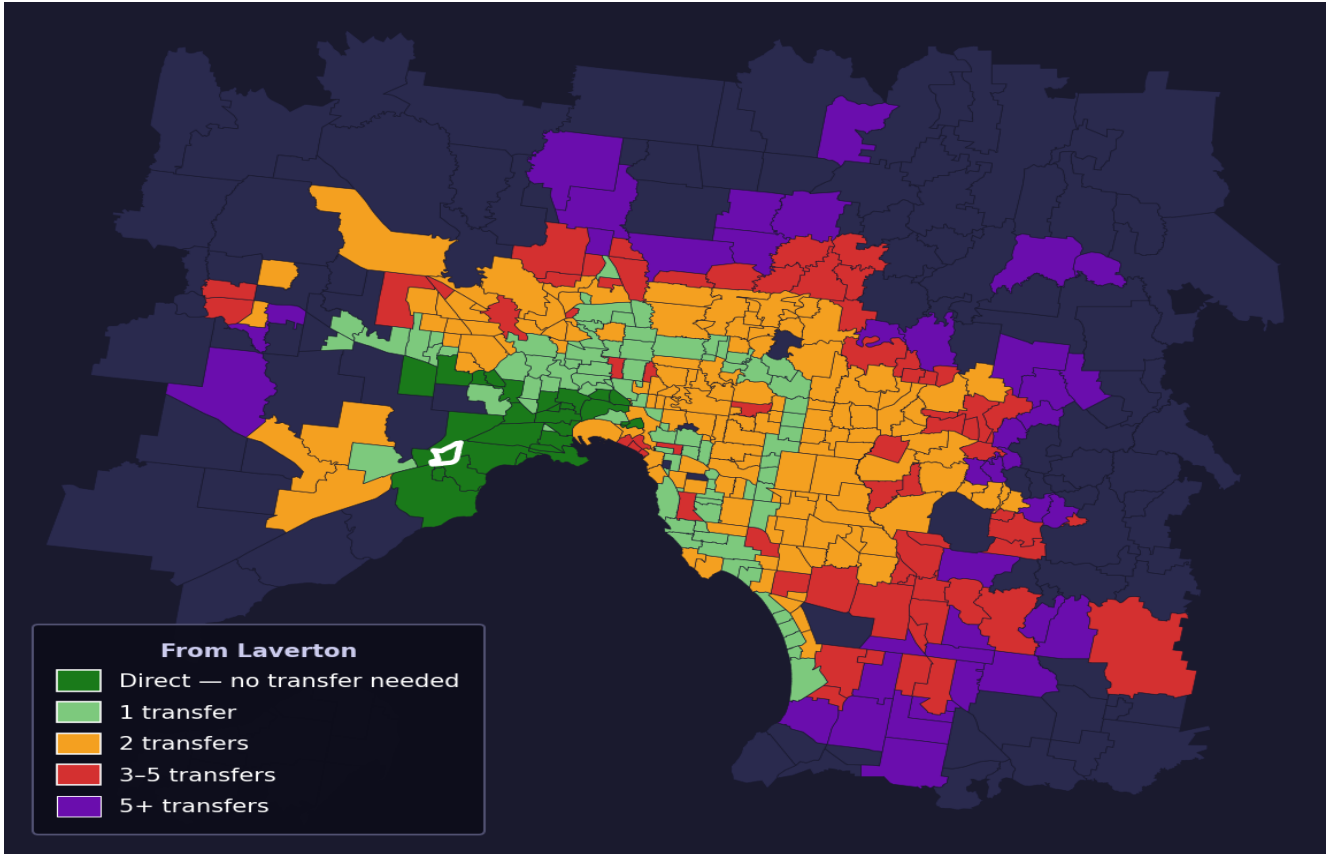

Laverton

Rank #187 of 450 suburbs

Composite 66 /100	Journey Quality 69 /100	Cost Efficiency 54 /100	Connectivity 71 /100
------------------------------------	--	--	---------------------------------------

Direct (0 transfers)	28 of 450
1 transfer	87 of 450
2 transfers	138 of 450
3-5 transfers	65 of 450
5+ transfers	131 of 450

Destination	Time	Single Trip	Weekly
Melbourne CBD	56 min	\$4.34	\$43.40/wk
Frankston	124 min	\$8.13	\$57.00/wk
Melbourne Airport	98 min	\$5.79	
Box Hill	114 min	\$6.10	\$57.00/wk
Dandenong	117 min	\$8.44	\$57.00/wk