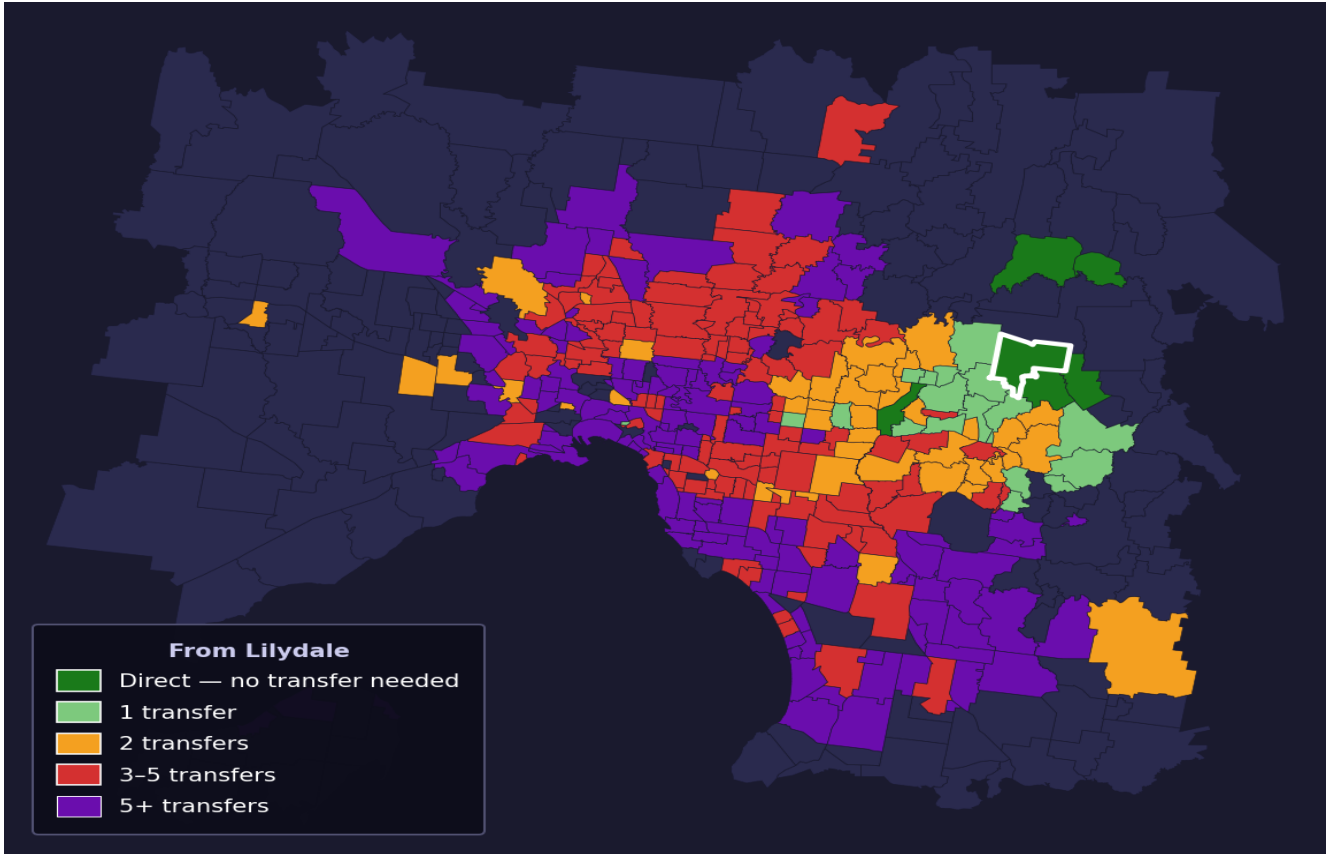

Lilydale

Rank #441 of 450 suburbs

Composite 37 _{/100}	Journey Quality 17 _{/100}	Cost Efficiency 73 _{/100}	Connectivity 36 _{/100}
---	---	---	--

Direct (0 transfers)	5 of 450
1 transfer	18 of 450
2 transfers	42 of 450
3-5 transfers	119 of 450
5+ transfers	265 of 450

Destination	Time	Single Trip	Weekly
Melbourne CBD	125 min	\$7.38	\$57.00/wk
Frankston	148 min	\$6.04	\$57.00/wk
Melbourne Airport	179 min	\$9.41	
Box Hill	78 min	\$5.53	\$54.28/wk
Dandenong	132 min	\$6.35	\$57.00/wk