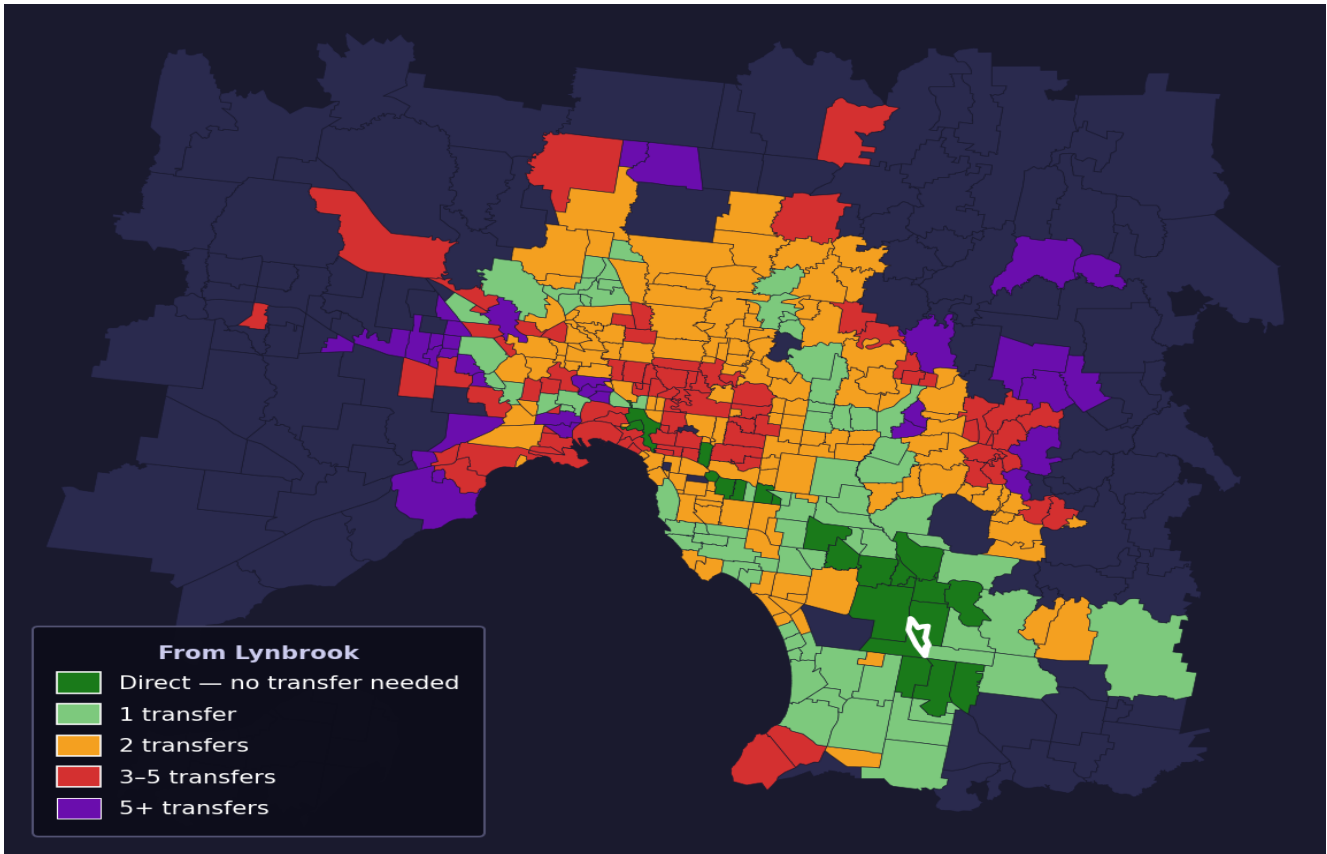

Lynbrook

Rank #248 of 450 suburbs

Composite 60 _{/100}	Journey Quality 62 _{/100}	Cost Efficiency 49 _{/100}	Connectivity 67 _{/100}
---	---	---	--

Direct (0 transfers)	22 of 450
1 transfer	74 of 450
2 transfers	139 of 450
3-5 transfers	81 of 450
5+ transfers	133 of 450

Destination	Time	Single Trip	Weekly
Melbourne CBD	65 min	\$5.79	\$57.00/wk
Frankston	70 min	\$5.06	\$50.60/wk
Melbourne Airport	135 min	\$8.13	
Box Hill	86 min	\$6.37	\$57.00/wk
Dandenong	25 min	\$3.03	\$30.30/wk