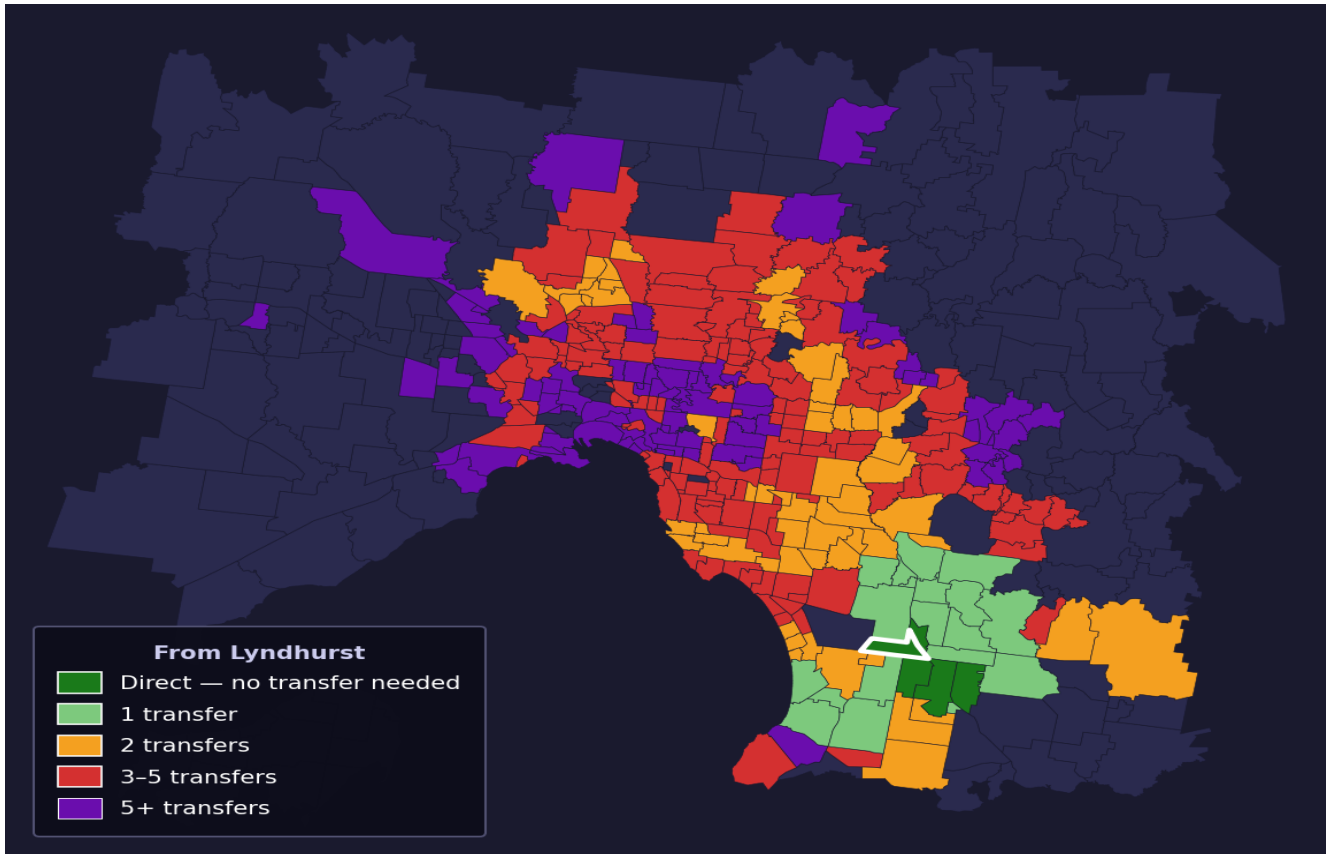

# Lyndhurst

Rank #373 of 450 suburbs

<b>Composite</b> <b>48</b> <sub>/100</sub>	<b>Journey Quality</b> <b>47</b> <sub>/100</sub>	<b>Cost Efficiency</b> <b>61</b> <sub>/100</sub>	<b>Connectivity</b> <b>41</b> <sub>/100</sub>
---	---	---	--

Direct (0 transfers)	4 of 450
1 transfer	19 of 450
2 transfers	56 of 450
3-5 transfers	153 of 450
5+ transfers	217 of 450

Destination	Time	Single Trip	Weekly
Melbourne CBD	85 min	\$5.79	\$57.00/wk
Frankston	89 min	\$5.06	\$50.60/wk
Melbourne Airport	154 min	\$8.13	
Box Hill	105 min	\$6.37	\$57.00/wk
Dandenong	44 min	\$3.03	\$30.30/wk