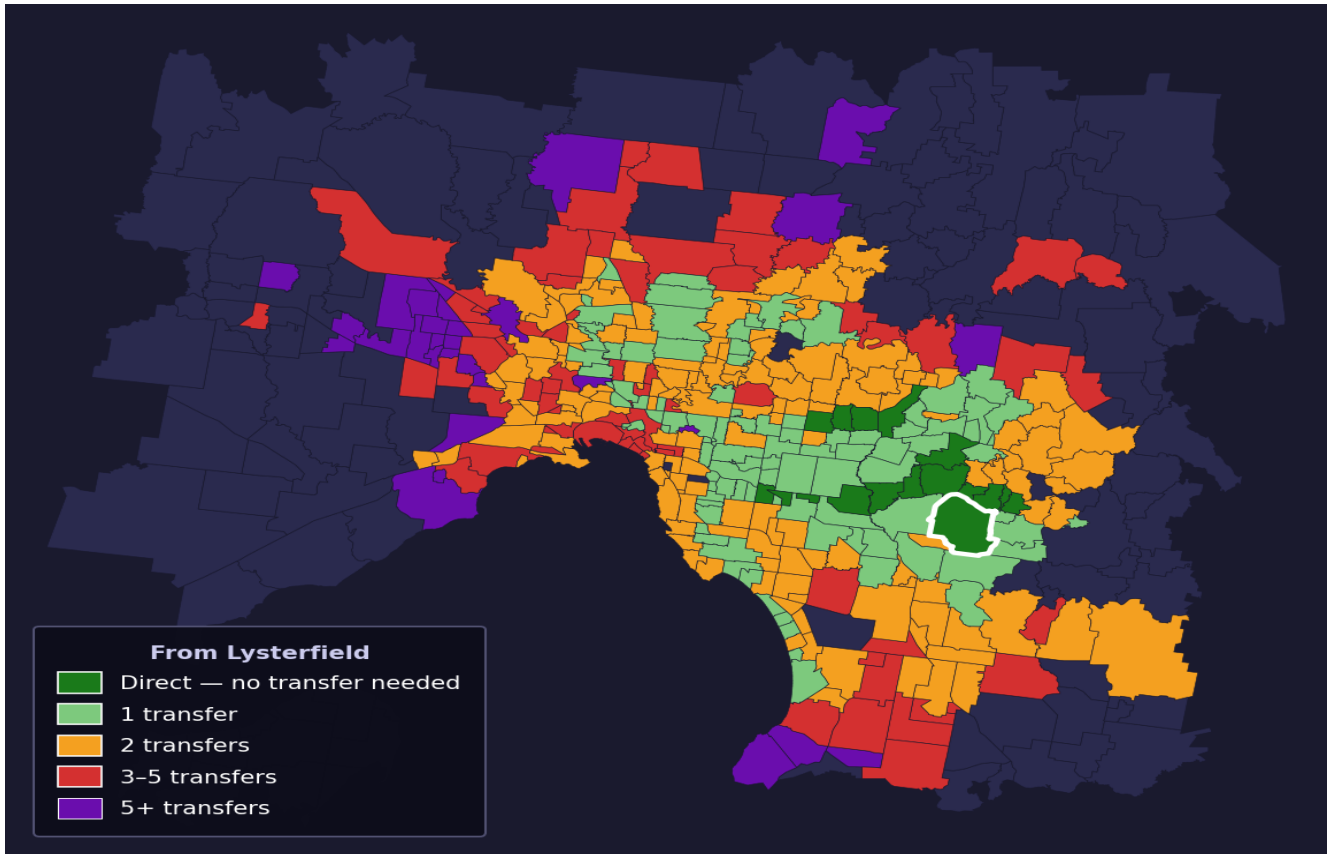

Lysterfield

Rank #387 of 450 suburbs

Composite 47 _{/100}	Journey Quality 14 _{/100}	Cost Efficiency 74 _{/100}	Connectivity 72 _{/100}
---	---	---	--

Direct (0 transfers)	16 of 450
1 transfer	97 of 450
2 transfers	150 of 450
3-5 transfers	69 of 450
5+ transfers	117 of 450

Destination	Time	Single Trip	Weekly
Melbourne CBD	129 min	\$5.79	\$57.00/wk
Frankston	180 min	\$5.79	\$57.00/wk
Melbourne Airport	197 min	\$8.13	
Box Hill	97 min	\$4.34	\$43.40/wk
Dandenong	143 min	\$5.79	\$57.00/wk