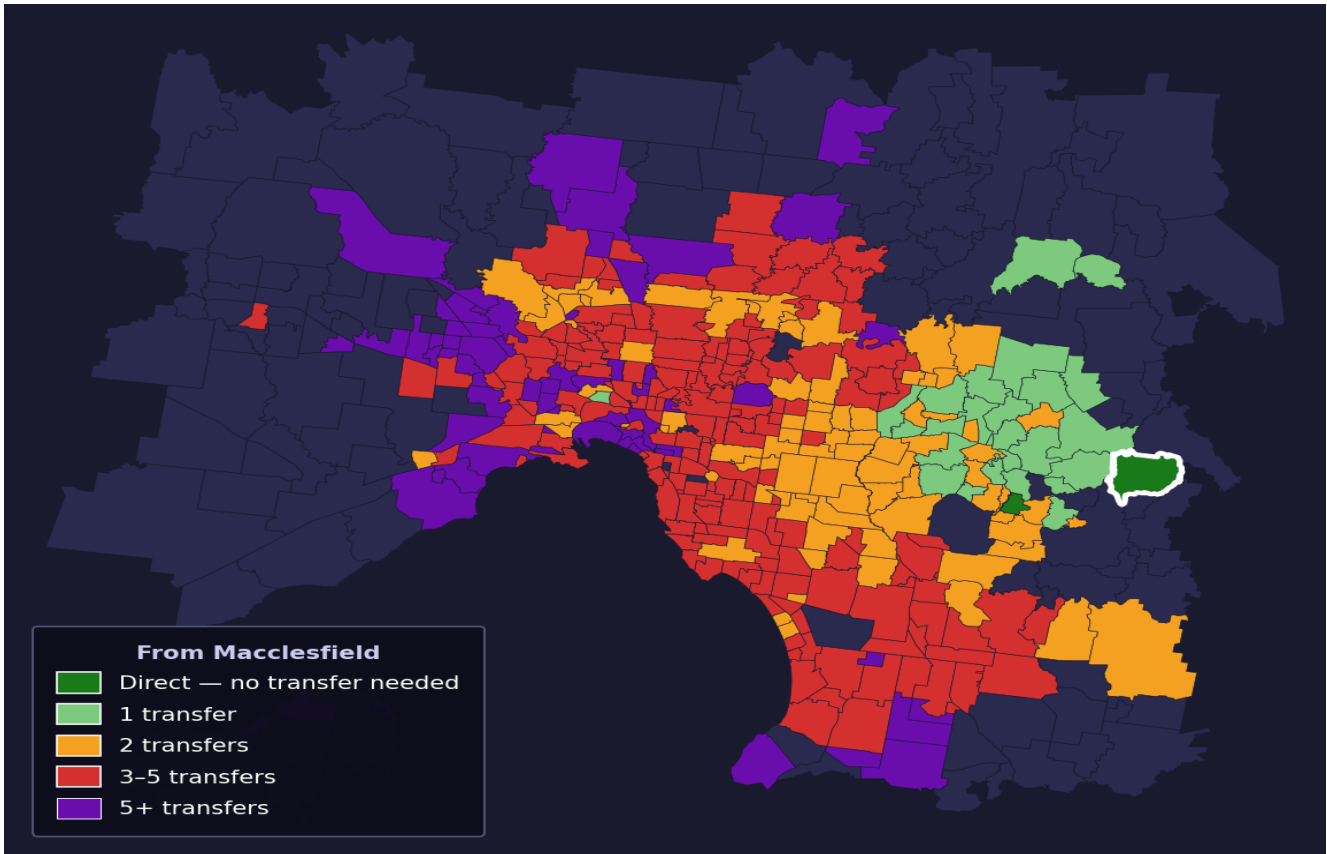

Macclesfield

Rank #413 of 450 suburbs

| | | | |
|---|---|---|--|
| Composite 43 _{/100} | Journey Quality 23 _{/100} | Cost Efficiency 72 _{/100} | Connectivity 50 _{/100} |
|---|---|---|--|

| | |
|----------------------|------------|
| Direct (0 transfers) | 1 of 450 |
| 1 transfer | 25 of 450 |
| 2 transfers | 83 of 450 |
| 3-5 transfers | 182 of 450 |
| 5+ transfers | 158 of 450 |

| Destination | Time | Single Trip | Weekly |
|-------------------|---------|-------------|------------|
| Melbourne CBD | 117 min | \$6.43 | \$57.00/wk |
| Frankston | 161 min | \$6.08 | \$57.00/wk |
| Melbourne Airport | 181 min | \$8.69 | |
| Box Hill | 82 min | \$4.93 | \$46.89/wk |
| Dandenong | 130 min | \$6.16 | \$57.00/wk |