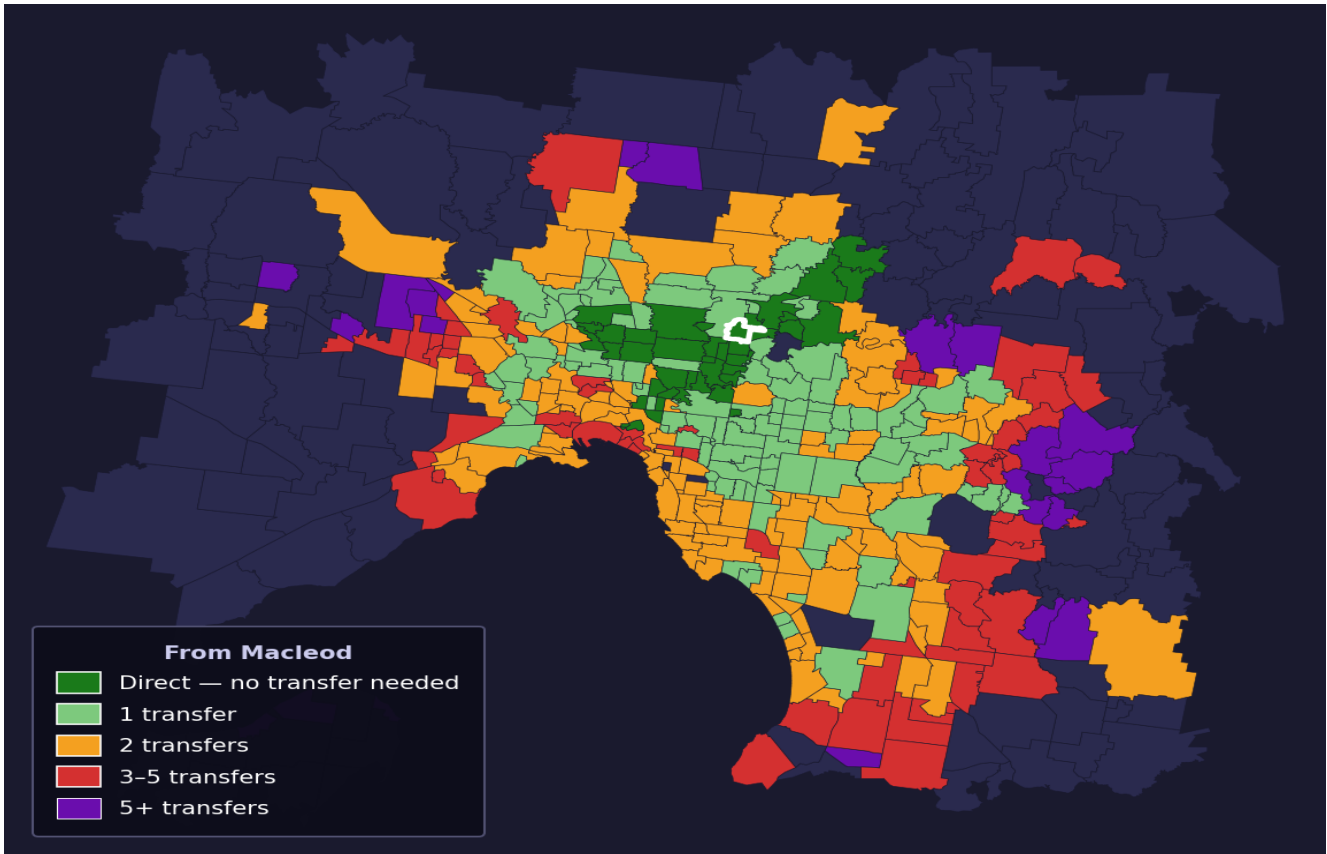

Macleod

Rank #100 of 450 suburbs

Composite 71 _{/100}	Journey Quality 76 _{/100}	Cost Efficiency 53 _{/100}	Connectivity 78 _{/100}
---	---	---	--

Direct (0 transfers)	39 of 450
1 transfer	110 of 450
2 transfers	127 of 450
3-5 transfers	64 of 450
5+ transfers	109 of 450

Destination	Time	Single Trip	Weekly
Melbourne CBD	46 min	\$3.76	\$37.60/wk
Frankston	116 min	\$7.55	\$57.00/wk
Melbourne Airport	114 min	\$6.10	
Box Hill	75 min	\$5.79	\$57.00/wk
Dandenong	112 min	\$7.86	\$57.00/wk