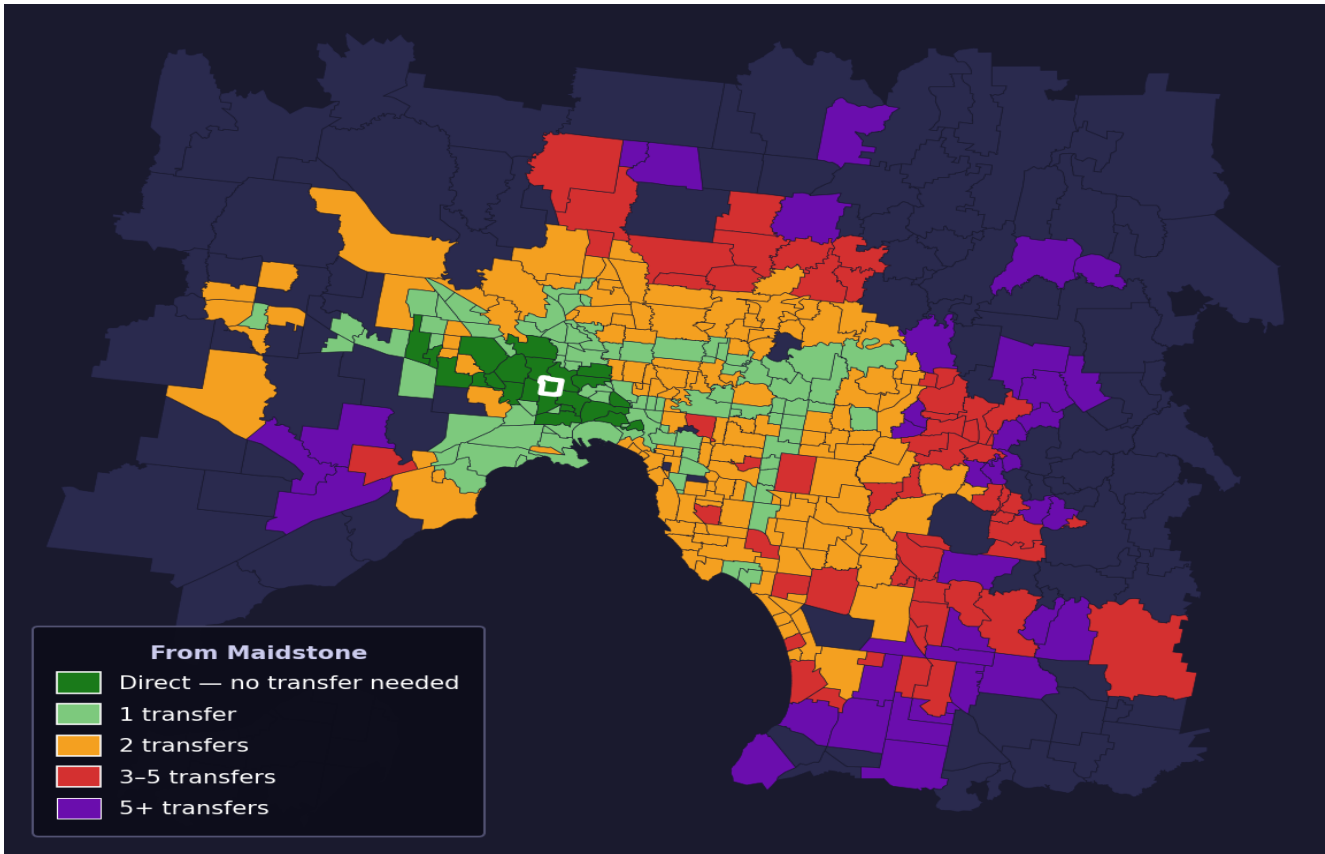

# Maidstone

Rank #175 of 450 suburbs

<b>Composite</b> <b>67</b> <sub>/100</sub>	<b>Journey Quality</b> <b>71</b> <sub>/100</sub>	<b>Cost Efficiency</b> <b>54</b> <sub>/100</sub>	<b>Connectivity</b> <b>72</b> <sub>/100</sub>
---	---	---	--

Direct (0 transfers)	22 of 450
1 transfer	94 of 450
2 transfers	150 of 450
3-5 transfers	56 of 450
5+ transfers	127 of 450

Destination	Time	Single Trip	Weekly
Melbourne CBD	53 min	\$4.14	\$41.42/wk
Frankston	131 min	\$8.14	\$57.00/wk
Melbourne Airport	99 min	\$6.58	
Box Hill	102 min	\$6.12	\$57.00/wk
Dandenong	111 min	\$6.51	\$57.00/wk