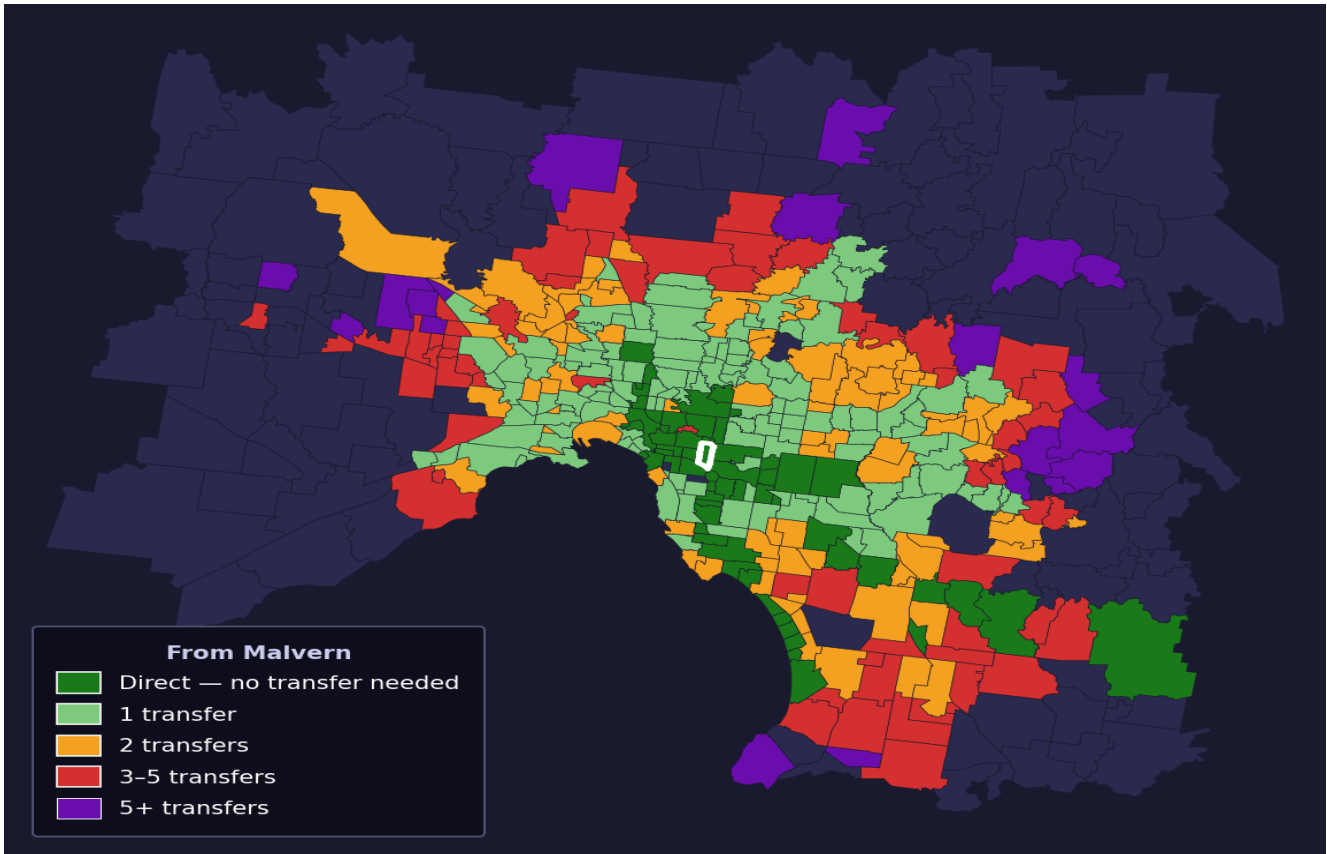

Malvern

Rank #101 of 450 suburbs

Composite 71 _{/100}	Journey Quality 84 _{/100}	Cost Efficiency 34 _{/100}	Connectivity 82 _{/100}
---	---	---	--

Direct (0 transfers)	60 of 450
1 transfer	127 of 450
2 transfers	88 of 450
3-5 transfers	63 of 450
5+ transfers	111 of 450

Destination	Time	Single Trip	Weekly
Melbourne CBD	36 min	\$4.03	\$40.30/wk
Frankston	77 min	\$6.10	\$57.00/wk
Melbourne Airport	108 min	\$6.06	
Box Hill	50 min	\$4.48	\$44.76/wk
Dandenong	82 min	\$5.56	\$55.60/wk