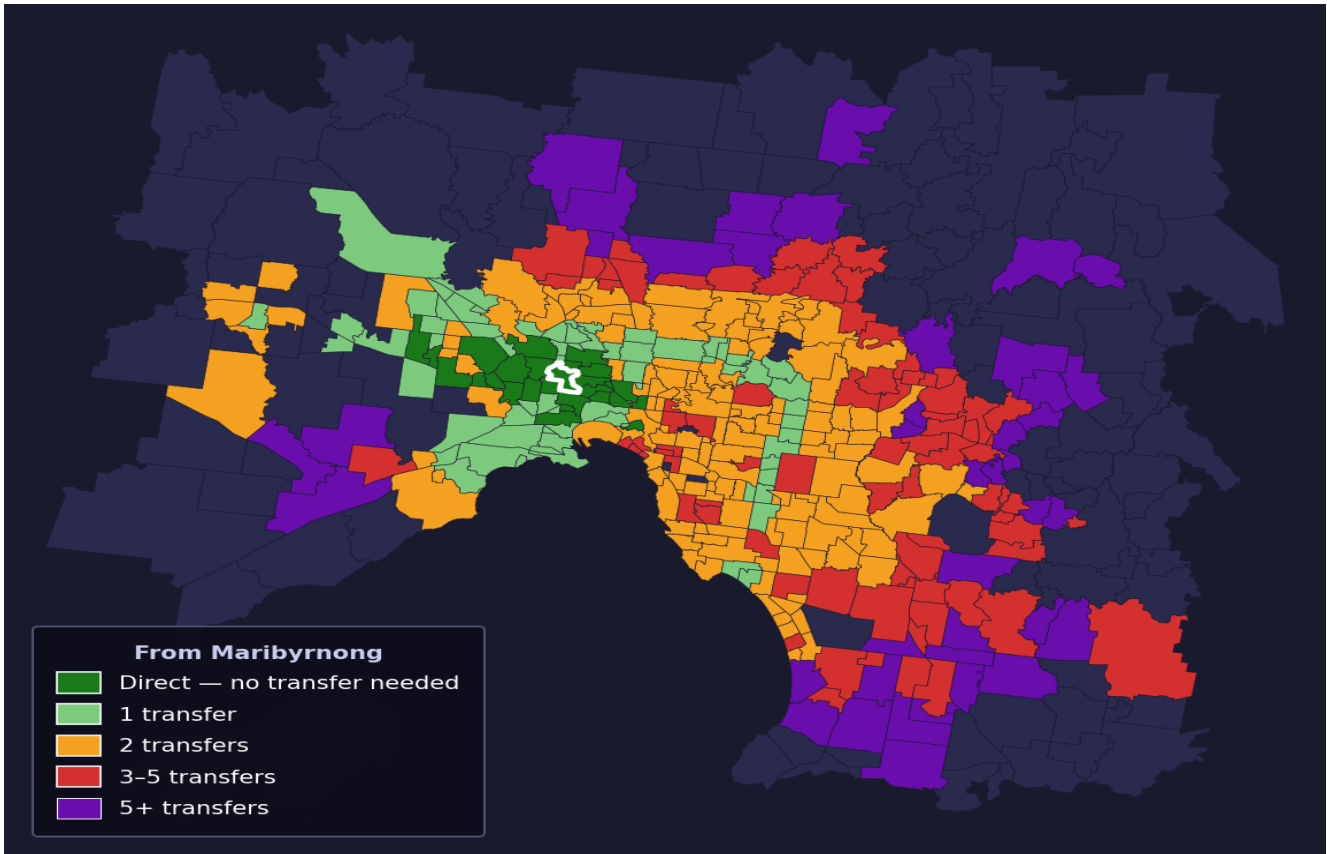

Maribyrnong

Rank #171 of 450 suburbs

Composite 67 /100	Journey Quality 79 /100	Cost Efficiency 46 /100	Connectivity 68 /100
------------------------------------	--	--	---------------------------------------

Direct (0 transfers)	26 of 450
1 transfer	68 of 450
2 transfers	143 of 450
3-5 transfers	78 of 450
5+ transfers	134 of 450

Destination	Time	Single Trip	Weekly
Melbourne CBD	42 min	\$3.89	\$38.92/wk
Frankston	129 min	\$8.38	\$57.00/wk
Melbourne Airport	96 min	\$6.93	
Box Hill	99 min	\$6.16	\$56.34/wk
Dandenong	104 min	\$6.32	\$56.96/wk