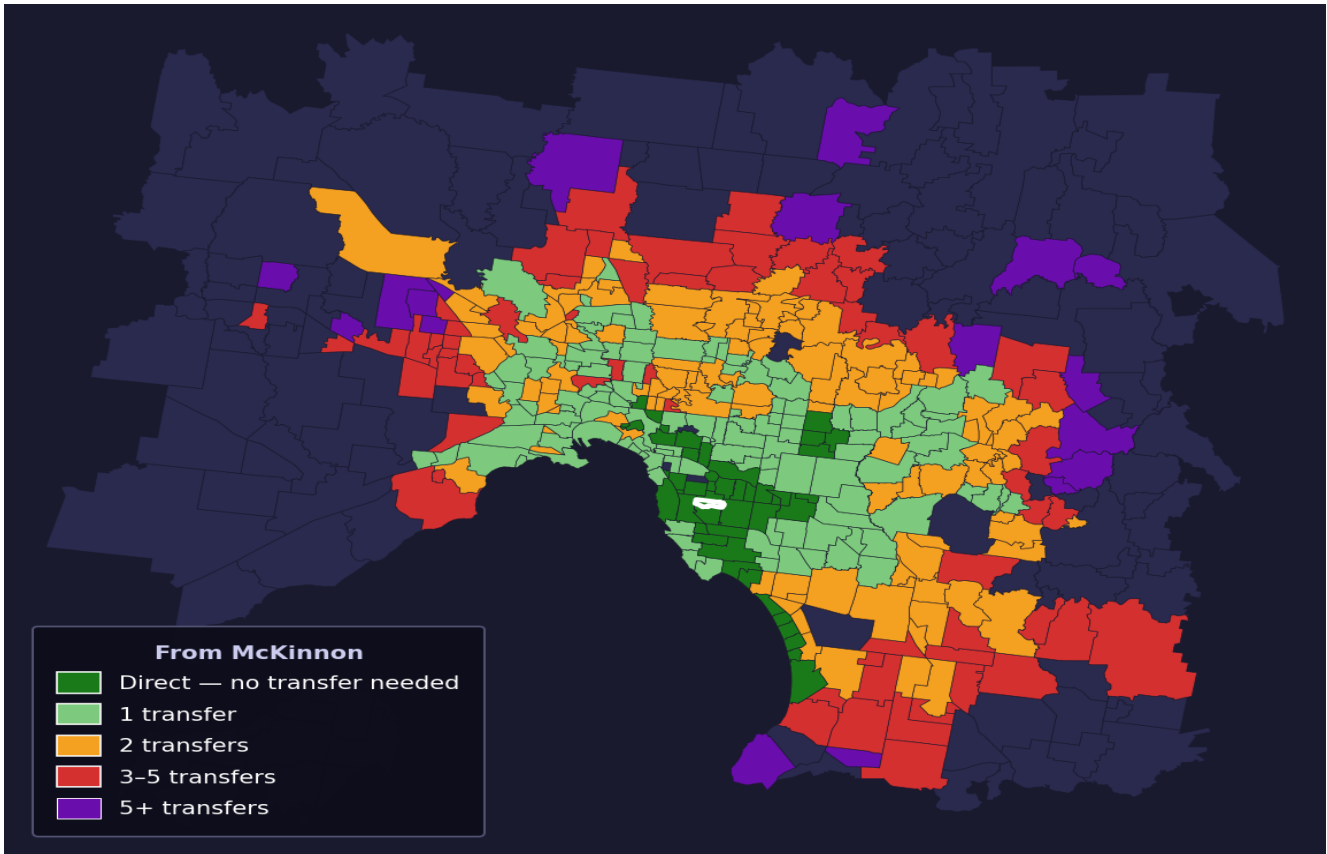

# McKinnon

Rank #85 of 450 suburbs

<b>Composite</b> <b>71</b> <sub>/100</sub>	<b>Journey Quality</b> <b>77</b> <sub>/100</sub>	<b>Cost Efficiency</b> <b>50</b> <sub>/100</sub>	<b>Connectivity</b> <b>79</b> <sub>/100</sub>
---	---	---	--

<b>Direct (0 transfers)</b>	<b>46 of 450</b>
<b>1 transfer</b>	<b>119 of 450</b>
<b>2 transfers</b>	<b>110 of 450</b>
<b>3-5 transfers</b>	<b>64 of 450</b>
<b>5+ transfers</b>	<b>110 of 450</b>

Destination	Time	Single Trip	Weekly
Melbourne CBD	44 min	\$3.76	<b>\$37.60/wk</b>
Frankston	53 min	\$4.34	<b>\$43.40/wk</b>
Melbourne Airport	118 min	\$6.82	
Box Hill	92 min	\$5.50	<b>\$54.44/wk</b>
Dandenong	97 min	\$6.55	<b>\$57.00/wk</b>