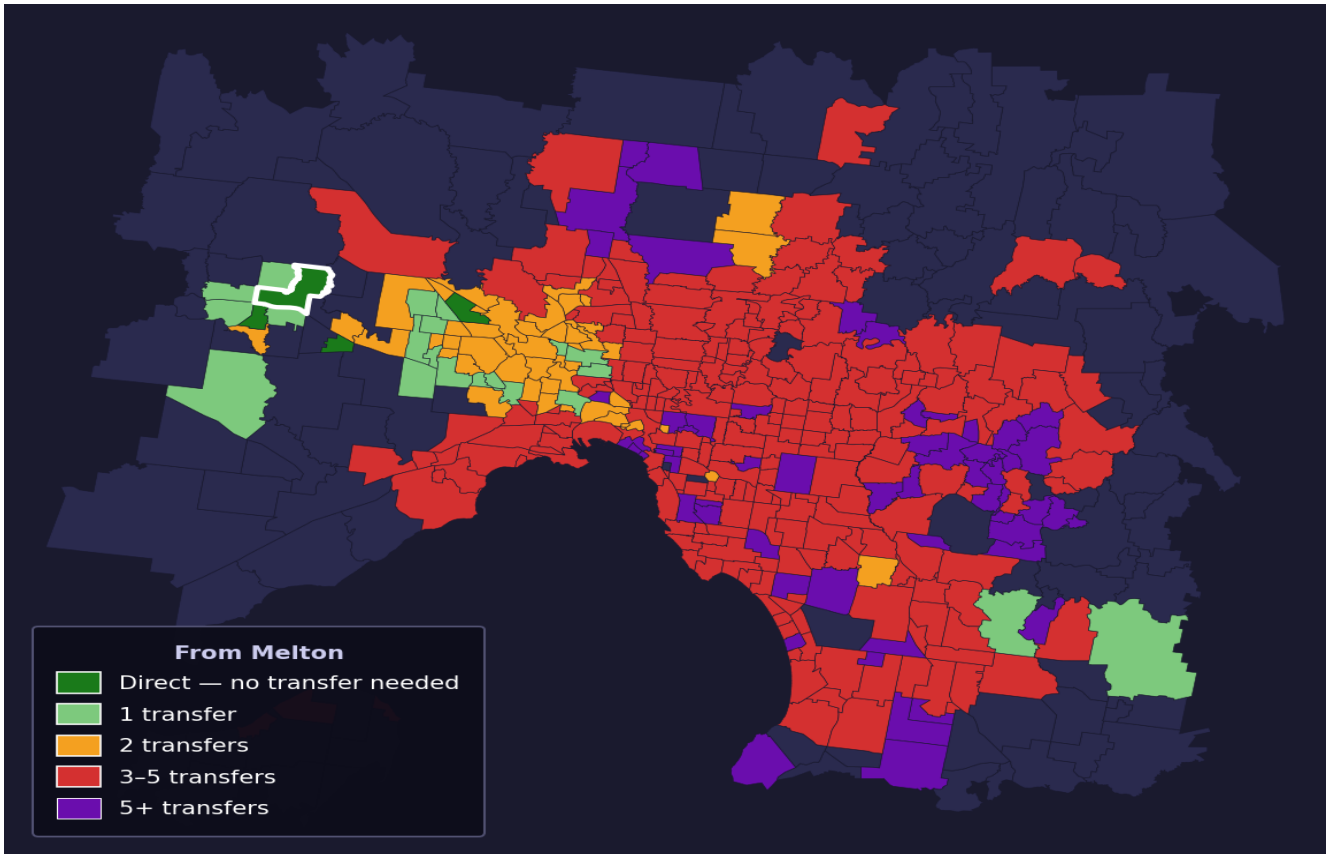

# Melton

Rank #418 of 450 suburbs

<b>Composite</b> <b>43</b> <sub>/100</sub>	<b>Journey Quality</b> <b>21</b> <sub>/100</sub>	<b>Cost Efficiency</b> <b>73</b> <sub>/100</sub>	<b>Connectivity</b> <b>50</b> <sub>/100</sub>
---	---	---	--

Direct (0 transfers)	3 of 450
1 transfer	21 of 450
2 transfers	49 of 450
3-5 transfers	239 of 450
5+ transfers	137 of 450

Destination	Time	Single Trip	Weekly
Melbourne CBD	120 min	\$5.48	\$54.80/wk
Frankston	191 min	\$9.16	\$57.00/wk
Melbourne Airport	131 min	\$6.37	
Box Hill	138 min	\$7.55	\$57.00/wk
Dandenong	172 min	\$7.71	\$57.00/wk