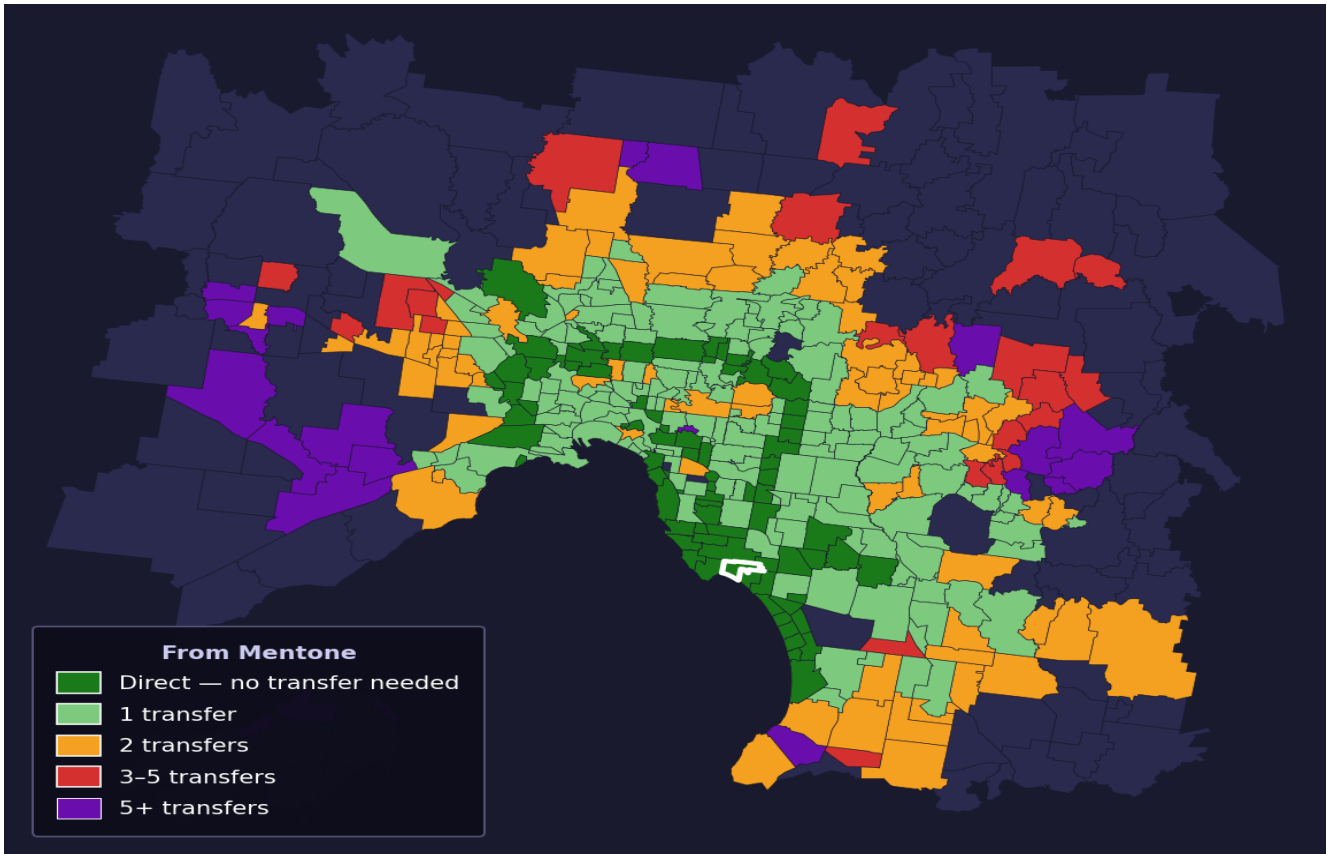

Mentone

Rank #37 of 450 suburbs

Composite 73 _{/100}	Journey Quality 71 _{/100}	Cost Efficiency 52 _{/100}	Connectivity 94 _{/100}
---	---	---	--

Direct (0 transfers)	81 of 450
1 transfer	170 of 450
2 transfers	77 of 450
3-5 transfers	23 of 450
5+ transfers	98 of 450

Destination	Time	Single Trip	Weekly
Melbourne CBD	52 min	\$4.34	\$43.40/wk
Frankston	37 min	\$4.22	\$42.24/wk
Melbourne Airport	133 min	\$7.40	
Box Hill	65 min	\$4.50	\$43.64/wk
Dandenong	84 min	\$6.09	\$57.00/wk