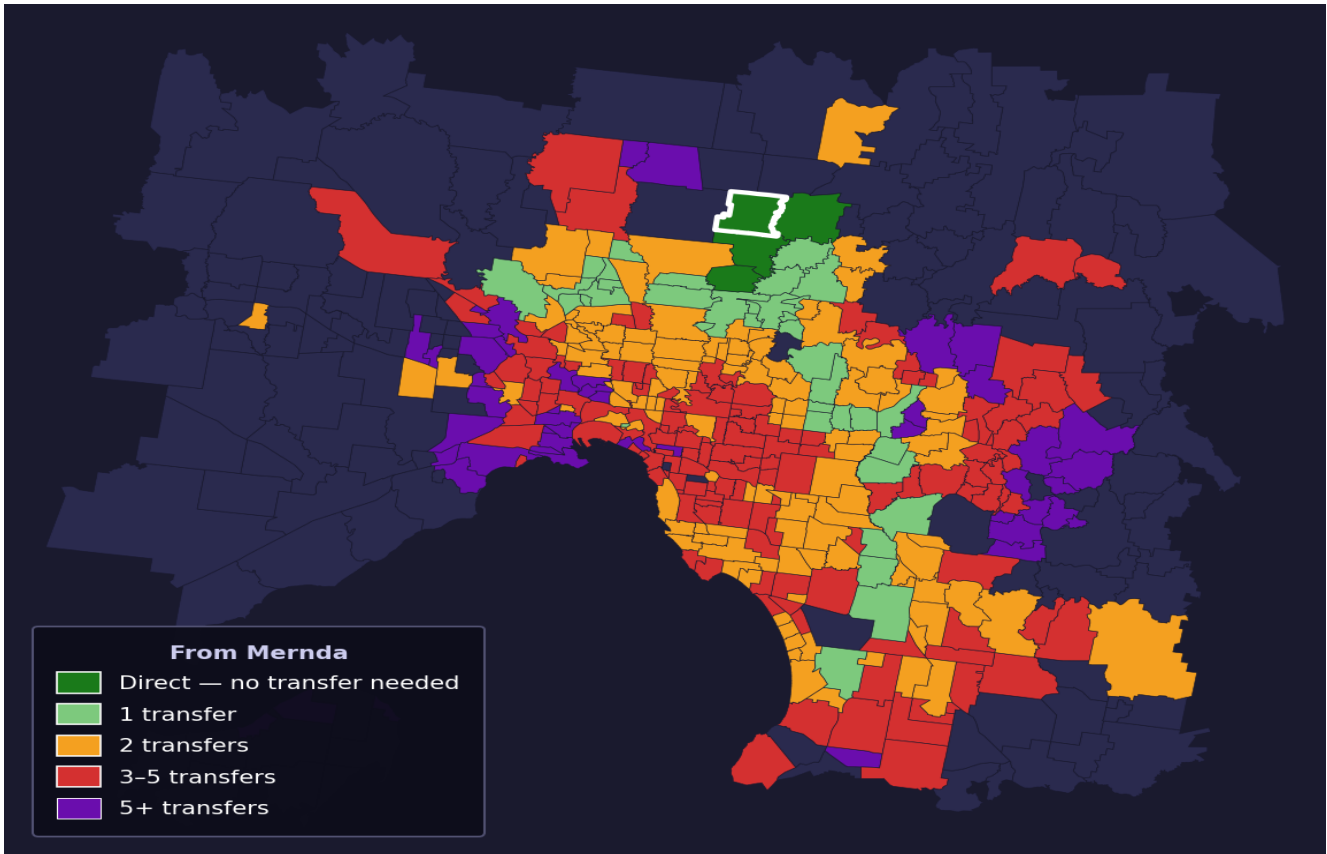

Mernda

Rank #304 of 450 suburbs

Composite 55 /100	Journey Quality 48 /100	Cost Efficiency 69 /100	Connectivity 55 /100
------------------------------------	--	--	---------------------------------------

Direct (0 transfers)	3 of 450
1 transfer	37 of 450
2 transfers	120 of 450
3-5 transfers	138 of 450
5+ transfers	151 of 450

Destination	Time	Single Trip	Weekly
Melbourne CBD	84 min	\$4.55	\$43.90/wk
Frankston	155 min	\$7.14	\$51.79/wk
Melbourne Airport	99 min	\$4.92	
Box Hill	103 min	\$5.74	\$50.04/wk
Dandenong	137 min	\$5.27	\$46.00/wk