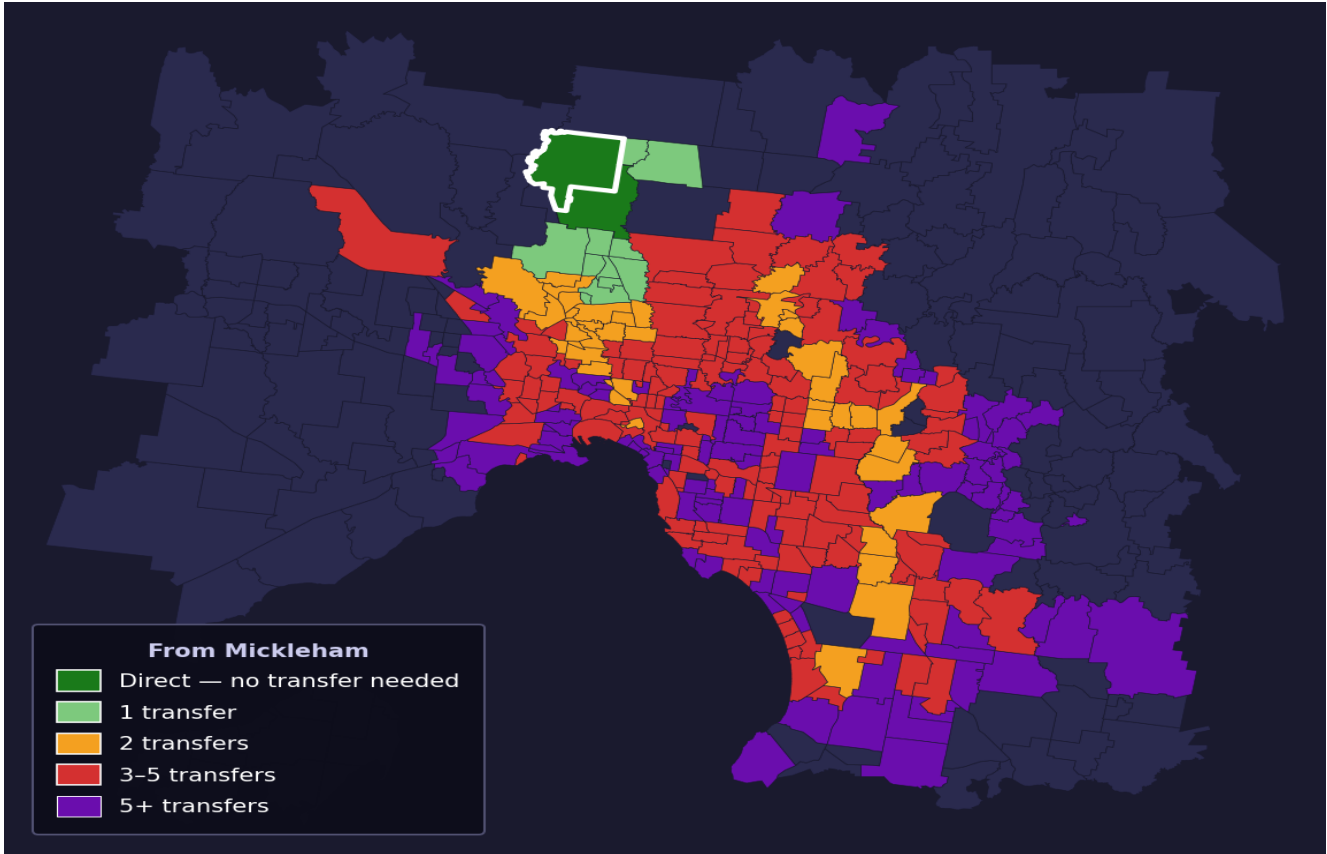

Mickleham

Rank #432 of 450 suburbs

Composite 39 /100	Journey Quality 23 /100	Cost Efficiency 72 /100	Connectivity 36 /100
------------------------------------	--	--	---------------------------------------

Direct (0 transfers)	1 of 450
1 transfer	11 of 450
2 transfers	41 of 450
3-5 transfers	150 of 450
5+ transfers	246 of 450

Destination	Time	Single Trip	Weekly
Melbourne CBD	117 min	\$6.37	\$57.00/wk
Frankston	186 min	\$10.16	\$57.00/wk
Melbourne Airport	145 min	\$7.20	
Box Hill	171 min	\$9.43	\$57.00/wk
Dandenong	132 min	\$5.59	\$46.00/wk