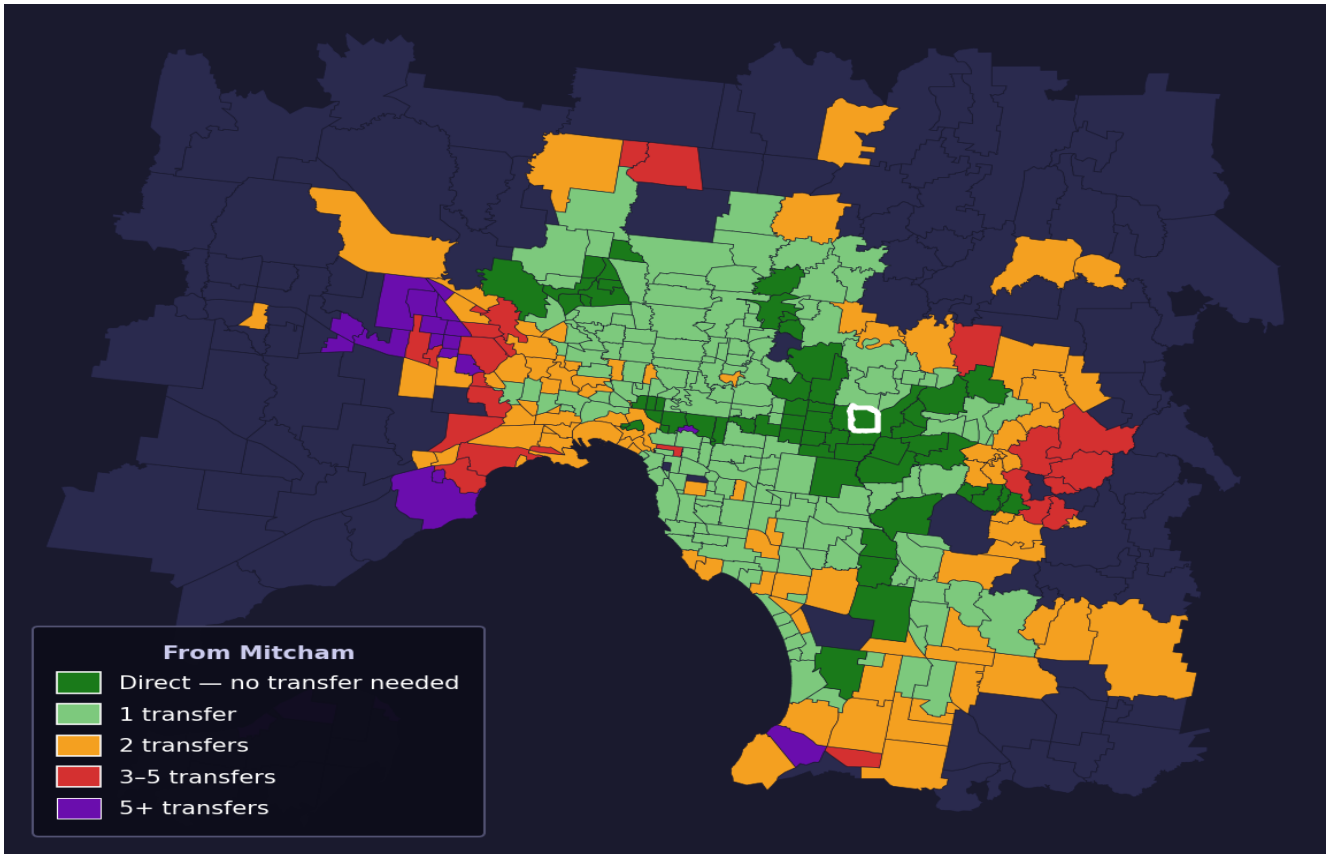

Mitcham

Rank #81 of 450 suburbs

Composite 71 /100	Journey Quality 69 /100	Cost Efficiency 55 /100	Connectivity 89 /100
------------------------------------	--	--	---------------------------------------

Direct (0 transfers)	58 of 450
1 transfer	172 of 450
2 transfers	88 of 450
3-5 transfers	25 of 450
5+ transfers	106 of 450

Destination	Time	Single Trip	Weekly
Melbourne CBD	55 min	\$4.28	\$42.78/wk
Frankston	104 min	\$4.86	\$47.76/wk
Melbourne Airport	124 min	\$6.78	
Box Hill	22 min	\$3.03	\$30.30/wk
Dandenong	78 min	\$4.67	\$46.70/wk