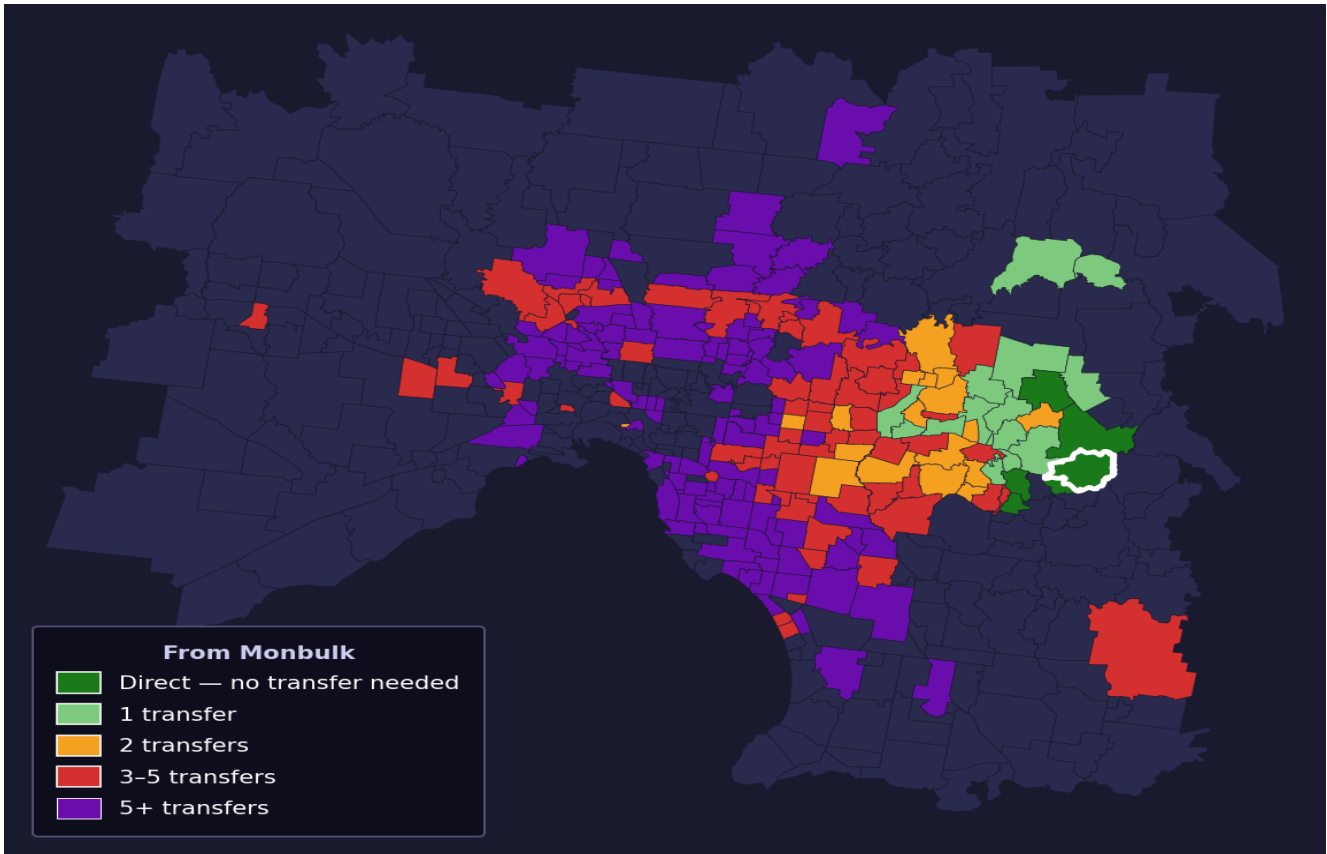

Monbulk

Rank #444 of 450 suburbs

Composite 36 _{/100}	Journey Quality 26 _{/100}	Cost Efficiency 70 _{/100}	Connectivity 21 _{/100}
---	---	---	--

Direct (0 transfers)	5 of 450
1 transfer	14 of 450
2 transfers	18 of 450
3-5 transfers	64 of 450
5+ transfers	348 of 450

Destination	Time	Single Trip	Weekly
Melbourne CBD	113 min	\$6.08	\$57.00/wk
Frankston	161 min	\$5.92	\$57.00/wk
Melbourne Airport	179 min	\$8.39	
Box Hill	80 min	\$4.61	\$45.01/wk
Dandenong	126 min	\$5.96	\$57.00/wk