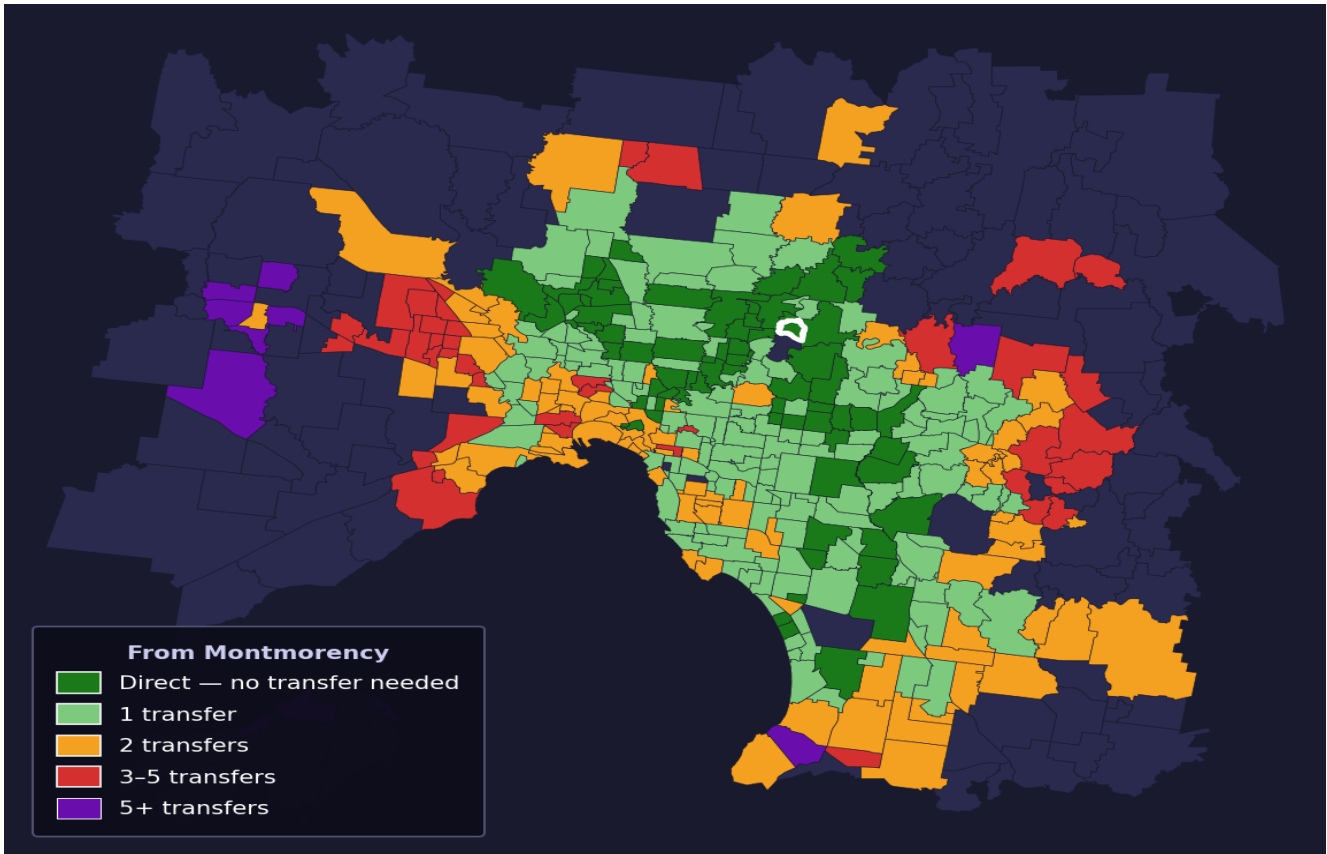

Montmorency

Rank #230 of 450 suburbs

Composite 62 _{/100}	Journey Quality 41 _{/100}	Cost Efficiency 64 _{/100}	Connectivity 91 _{/100}
---	---	---	--

Direct (0 transfers)	71 of 450
1 transfer	156 of 450
2 transfers	90 of 450
3-5 transfers	41 of 450
5+ transfers	91 of 450

Destination	Time	Single Trip	Weekly
Melbourne CBD	93 min	\$6.26	\$57.00/wk
Frankston	156 min	\$5.77	\$53.66/wk
Melbourne Airport	116 min	\$5.77	
Box Hill	94 min	\$7.09	\$57.00/wk
Dandenong	124 min	\$5.77	\$53.66/wk