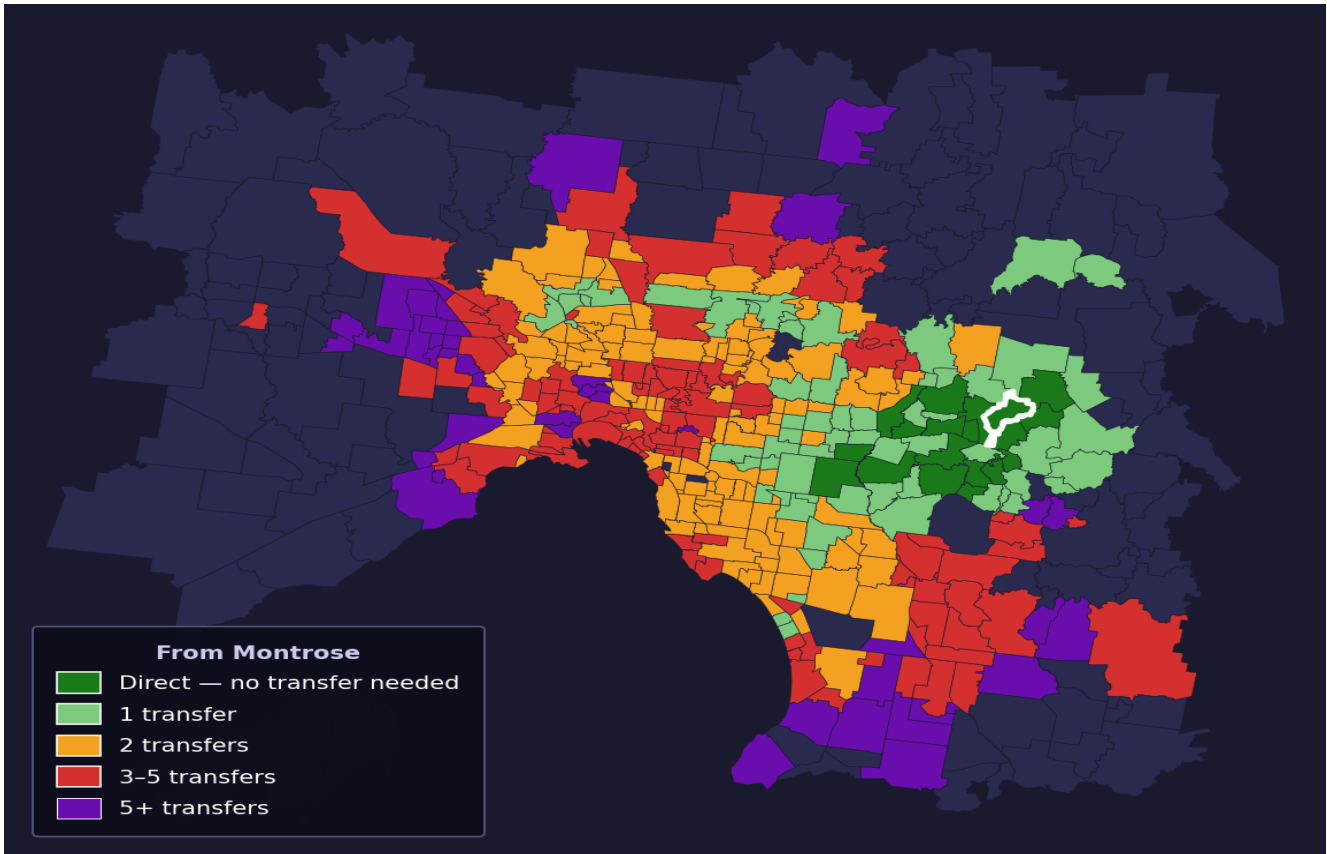

Montrose

Rank #370 of 450 suburbs

Composite 49 _{/100}	Journey Quality 25 _{/100}	Cost Efficiency 74 _{/100}	Connectivity 64 _{/100}
---	---	---	--

Direct (0 transfers)	18 of 450
1 transfer	62 of 450
2 transfers	127 of 450
3-5 transfers	106 of 450
5+ transfers	136 of 450

Destination	Time	Single Trip	Weekly
Melbourne CBD	114 min	\$6.52	\$51.32/wk
Frankston	143 min	\$5.96	\$54.39/wk
Melbourne Airport	171 min	\$8.62	
Box Hill	67 min	\$5.11	\$47.31/wk
Dandenong	118 min	\$6.12	\$54.47/wk