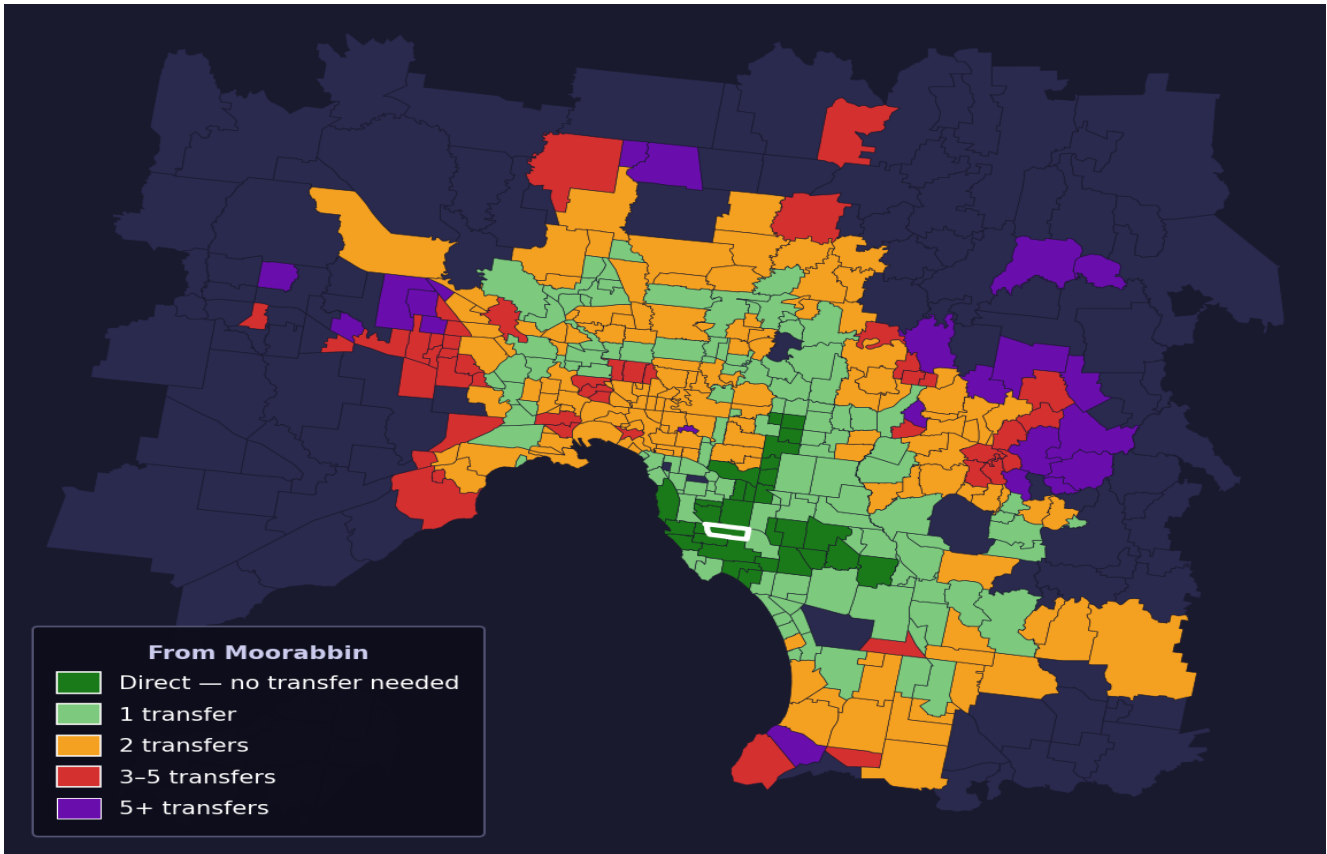

Moorabbin

Rank #132 of 450 suburbs

Composite 69 _{/100}	Journey Quality 67 _{/100}	Cost Efficiency 62 _{/100}	Connectivity 78 _{/100}
---	---	---	--

Direct (0 transfers)	29 of 450
1 transfer	123 of 450
2 transfers	140 of 450
3-5 transfers	46 of 450
5+ transfers	111 of 450

Destination	Time	Single Trip	Weekly
Melbourne CBD	58 min	\$3.76	\$37.60/wk
Frankston	54 min	\$4.34	\$43.40/wk
Melbourne Airport	139 min	\$6.82	
Box Hill	93 min	\$5.06	\$50.60/wk
Dandenong	100 min	\$6.82	\$57.00/wk