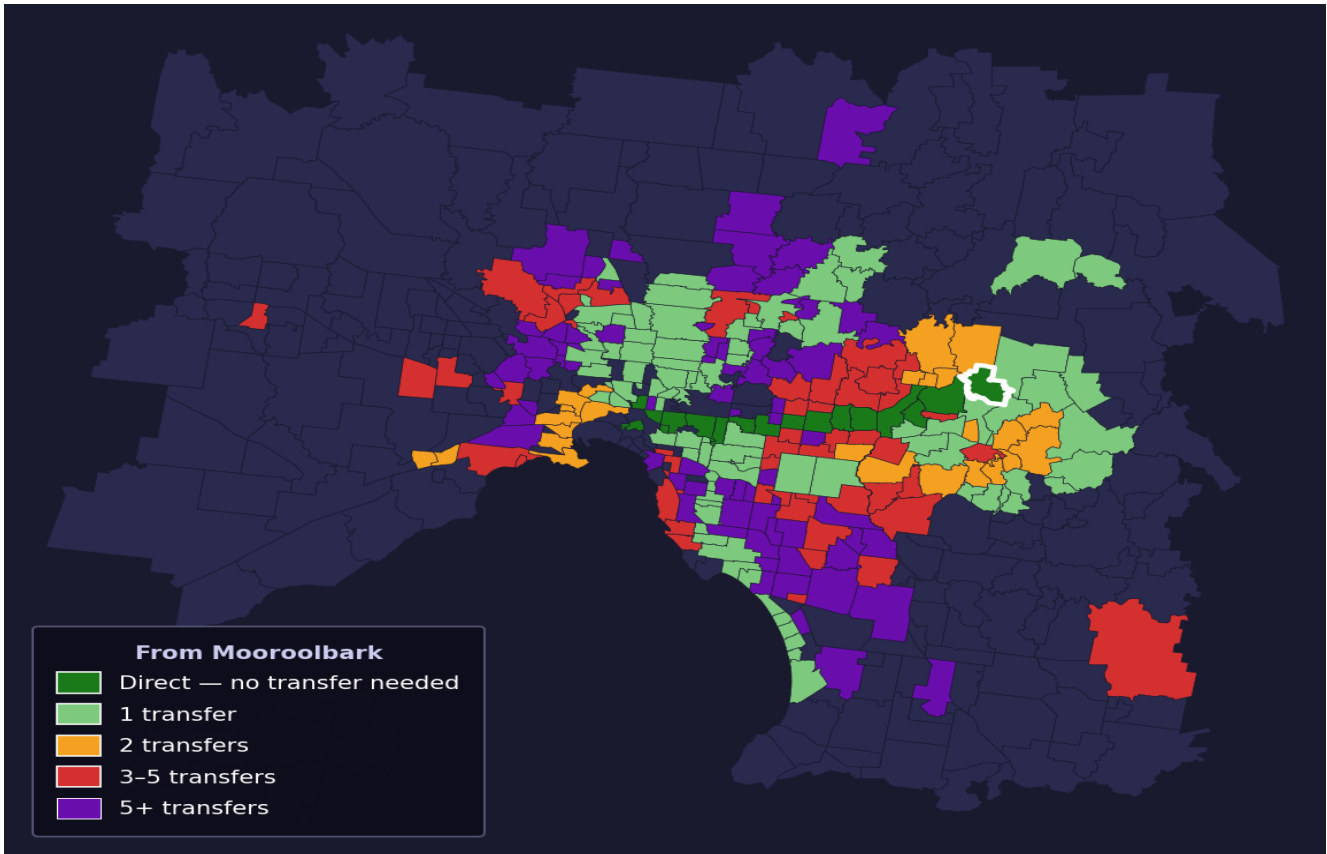

Mooroolbark

Rank #399 of 450 suburbs

Composite 45 _{/100}	Journey Quality 35 _{/100}	Cost Efficiency 67 _{/100}	Connectivity 43 _{/100}
---	---	---	--

Direct (0 transfers)	17 of 450
1 transfer	86 of 450
2 transfers	25 of 450
3-5 transfers	53 of 450
5+ transfers	268 of 450

Destination	Time	Single Trip	Weekly
Melbourne CBD	101 min	\$6.40	\$57.00/wk
Frankston	126 min	\$5.06	\$50.60/wk
Melbourne Airport	156 min	\$8.43	
Box Hill	44 min	\$3.76	\$37.60/wk
Dandenong	90 min	\$5.06	\$50.60/wk