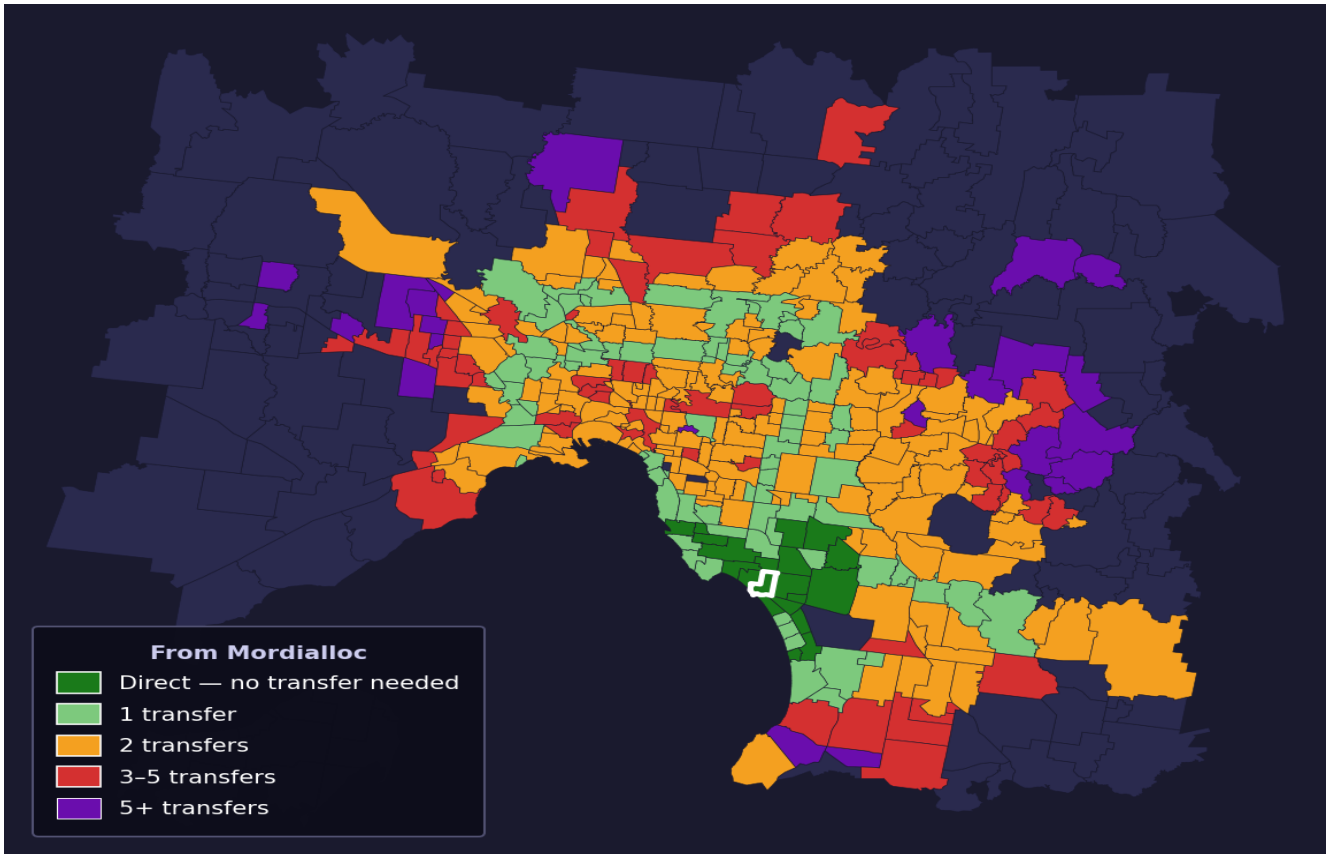

Mordialloc

Rank #197 of 450 suburbs

Composite 64 _{/100}	Journey Quality 61 _{/100}	Cost Efficiency 62 _{/100}	Connectivity 72 _{/100}
---	---	---	--

Direct (0 transfers)	19 of 450
1 transfer	83 of 450
2 transfers	164 of 450
3-5 transfers	67 of 450
5+ transfers	116 of 450

Destination	Time	Single Trip	Weekly
Melbourne CBD	66 min	\$4.34	\$43.40/wk
Frankston	40 min	\$3.76	\$37.60/wk
Melbourne Airport	119 min	\$6.37	
Box Hill	88 min	\$5.06	\$50.60/wk
Dandenong	88 min	\$6.10	\$57.00/wk