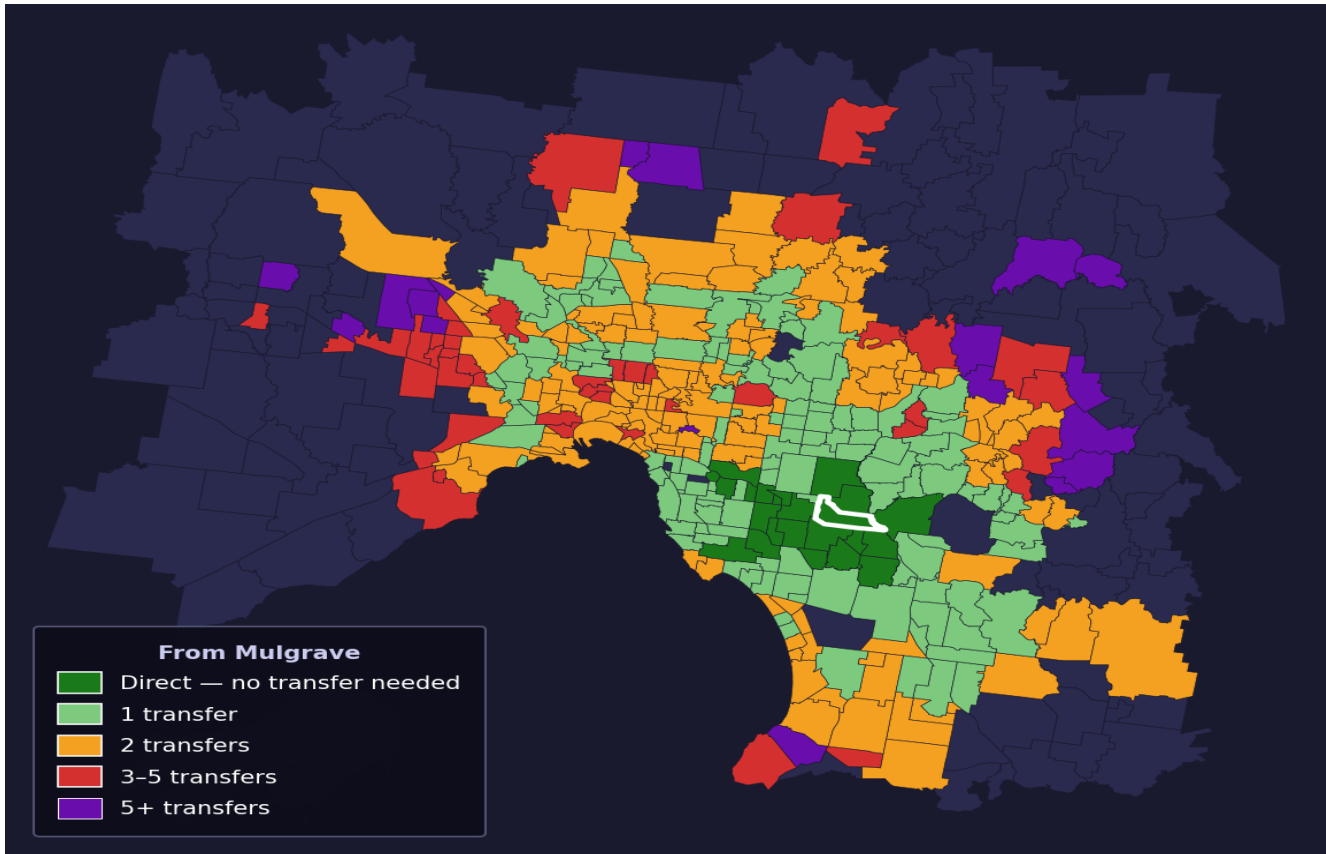

# Mulgrave

Rank #245 of 450 suburbs

<b>Composite</b> <b>60</b> /100	<b>Journey Quality</b> <b>48</b> /100	<b>Cost Efficiency</b> <b>60</b> /100	<b>Connectivity</b> <b>79</b> /100
------------------------------------	--	--	---------------------------------------

Direct (0 transfers)	22 of 450
1 transfer	136 of 450
2 transfers	142 of 450
3-5 transfers	43 of 450
5+ transfers	106 of 450

Destination	Time	Single Trip	Weekly
Melbourne CBD	84 min	\$6.10	\$57.00/wk
Frankston	91 min	\$6.10	\$57.00/wk
Melbourne Airport	154 min	\$9.58	
Box Hill	84 min	\$5.37	\$53.70/wk
Dandenong	66 min	\$5.79	\$57.00/wk