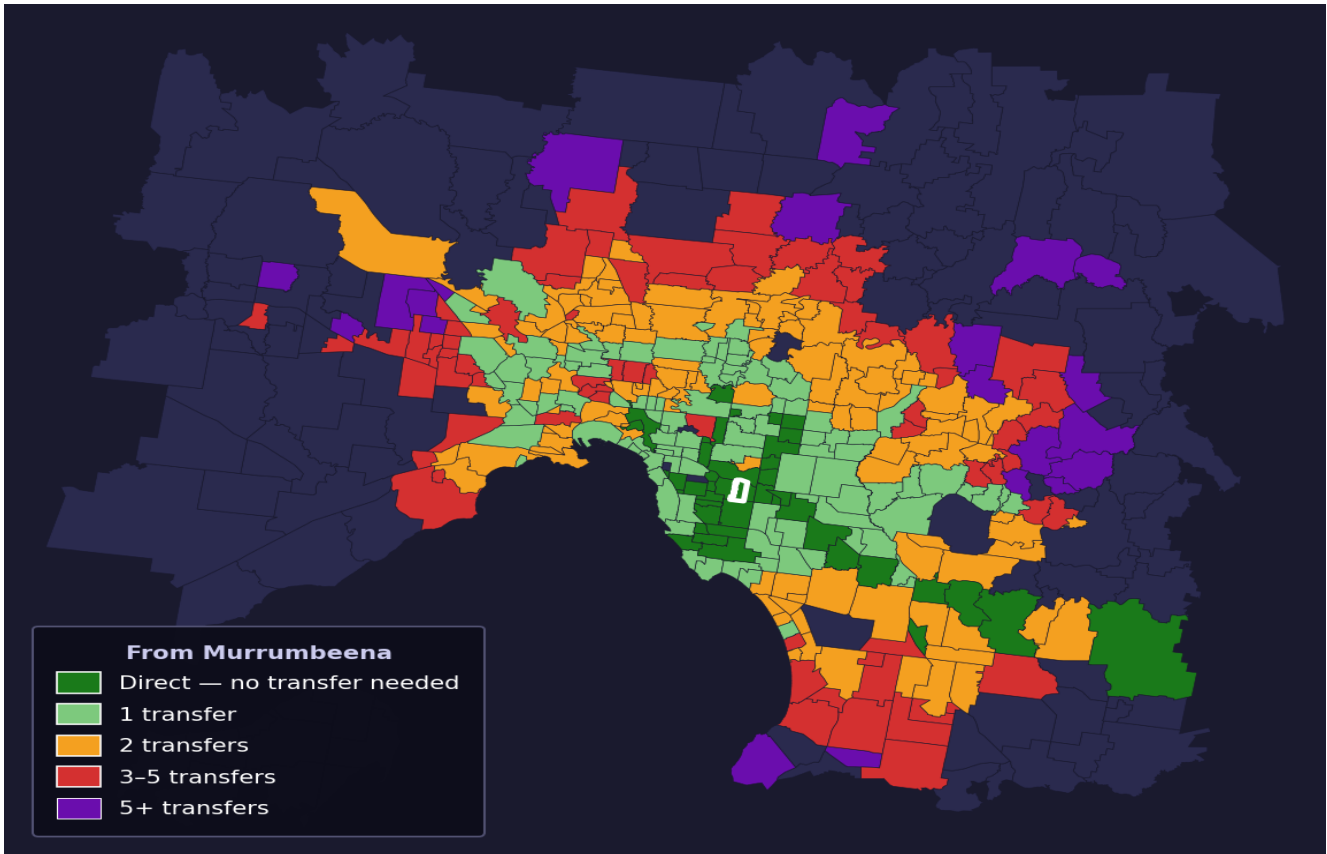

Murrumbeena

Rank #110 of 450 suburbs

Composite 70 _{/100}	Journey Quality 83 _{/100}	Cost Efficiency 40 _{/100}	Connectivity 77 _{/100}
---	---	---	--

Direct (0 transfers)	43 of 450
1 transfer	104 of 450
2 transfers	119 of 450
3-5 transfers	70 of 450
5+ transfers	113 of 450

Destination	Time	Single Trip	Weekly
Melbourne CBD	37 min	\$3.76	\$37.60/wk
Frankston	76 min	\$5.37	\$53.70/wk
Melbourne Airport	106 min	\$6.10	
Box Hill	81 min	\$5.52	\$55.20/wk
Dandenong	40 min	\$3.76	\$37.60/wk