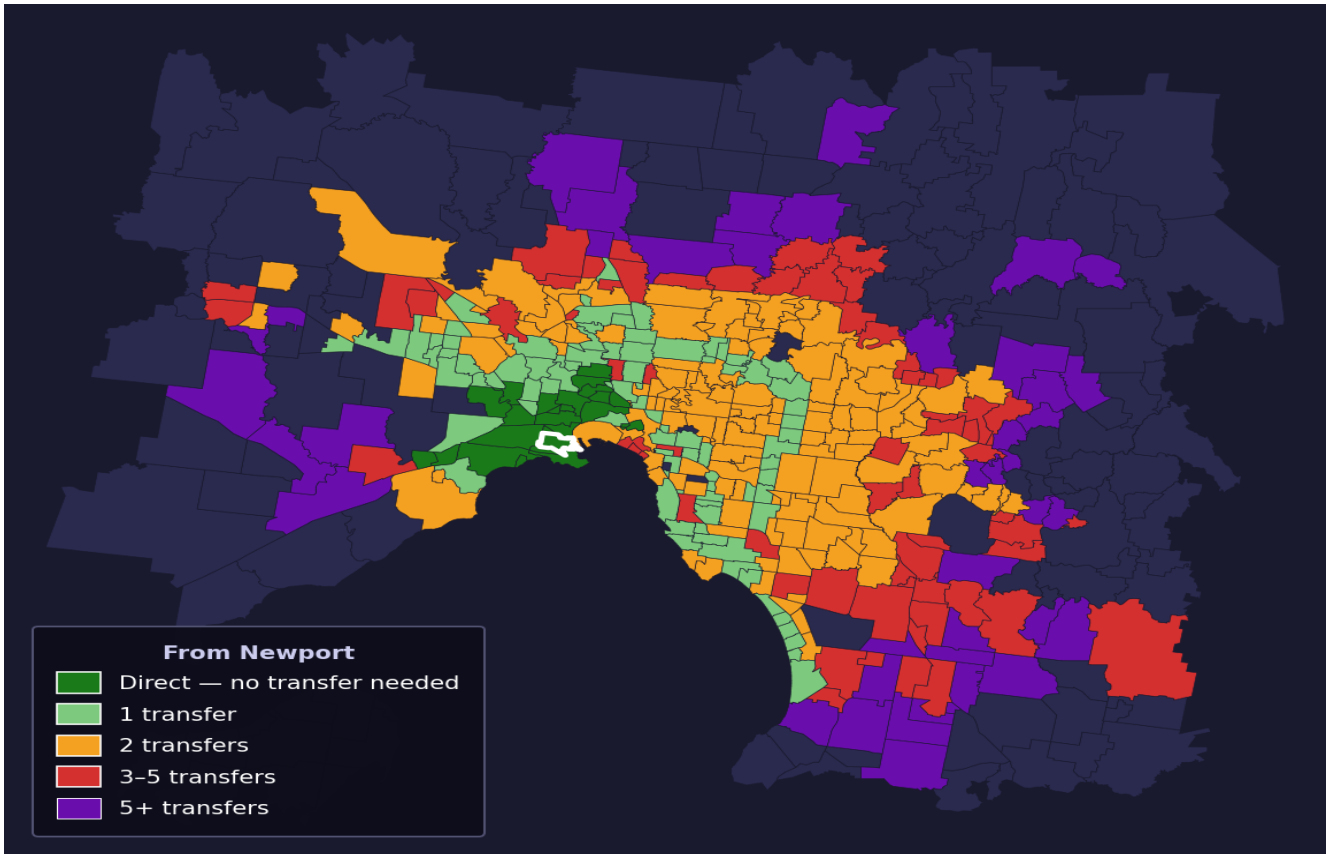

Newport

Rank #82 of 450 suburbs

Composite 71 _{/100}	Journey Quality 82 _{/100}	Cost Efficiency 53 _{/100}	Connectivity 70 _{/100}
---	---	---	--

Direct (0 transfers)	25 of 450
1 transfer	89 of 450
2 transfers	136 of 450
3-5 transfers	66 of 450
5+ transfers	133 of 450

Destination	Time	Single Trip	Weekly
Melbourne CBD	38 min	\$3.03	\$30.30/wk
Frankston	106 min	\$6.82	\$57.00/wk
Melbourne Airport	80 min	\$5.06	
Box Hill	96 min	\$5.37	\$53.70/wk
Dandenong	99 min	\$7.13	\$57.00/wk