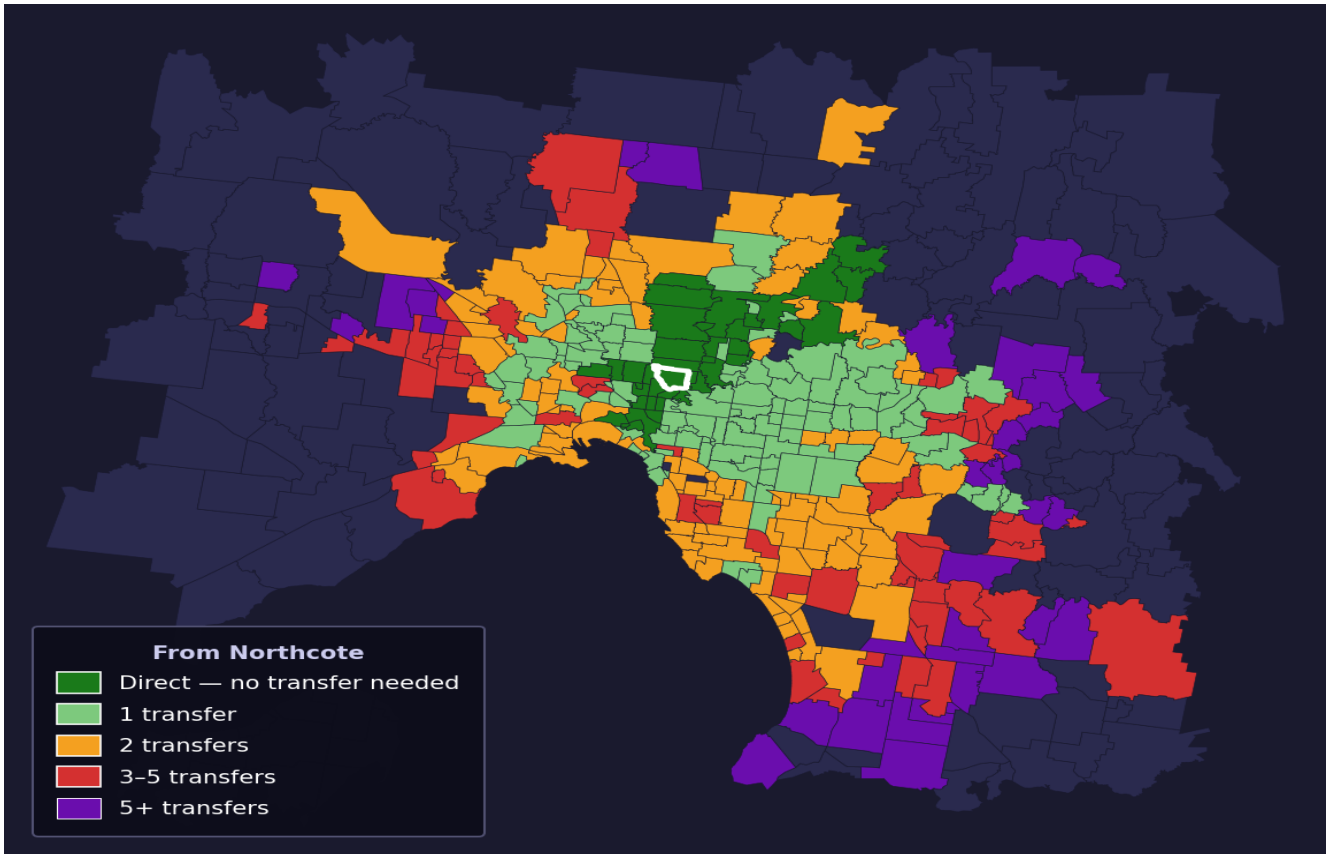

Northcote

Rank #66 of 450 suburbs

Composite 72 _{/100}	Journey Quality 86 _{/100}	Cost Efficiency 44 _{/100}	Connectivity 74 _{/100}
---	---	---	--

Direct (0 transfers)	38 of 450
1 transfer	110 of 450
2 transfers	106 of 450
3-5 transfers	62 of 450
5+ transfers	133 of 450

Destination	Time	Single Trip	Weekly
Melbourne CBD	32 min	\$3.10	\$30.96/wk
Frankston	104 min	\$6.88	\$57.00/wk
Melbourne Airport	100 min	\$6.18	
Box Hill	64 min	\$5.08	\$50.82/wk
Dandenong	94 min	\$6.49	\$55.68/wk