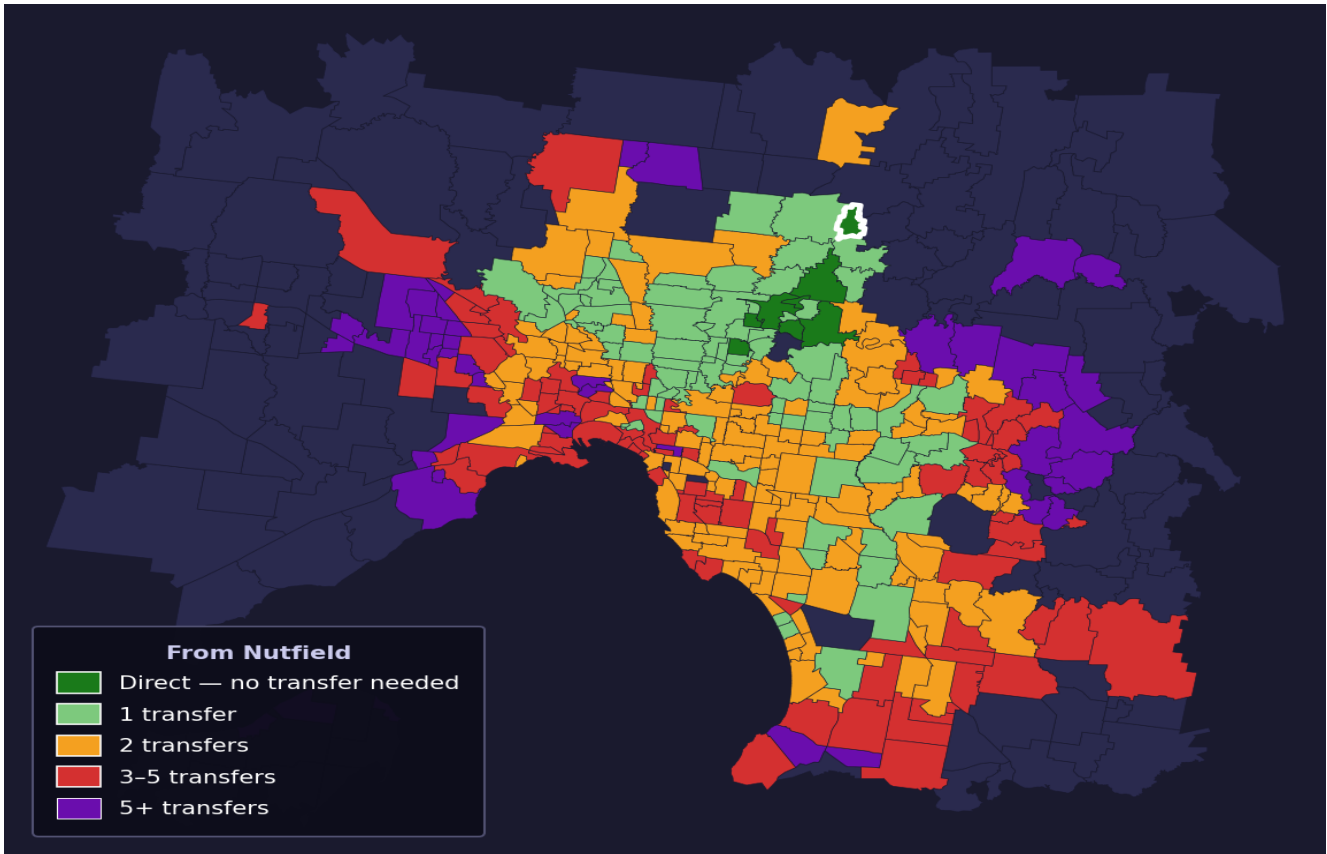

Nutfield

Rank #272 of 450 suburbs

Composite 58 /100	Journey Quality 49 /100	Cost Efficiency 66 /100	Connectivity 66 /100
------------------------------------	--	--	---------------------------------------

Direct (0 transfers)	7 of 450
1 transfer	82 of 450
2 transfers	138 of 450
3-5 transfers	91 of 450
5+ transfers	131 of 450

Destination	Time	Single Trip	Weekly
Melbourne CBD	82 min	\$5.00	\$48.42/wk
Frankston	149 min	\$7.06	\$52.26/wk
Melbourne Airport	122 min	\$5.53	
Box Hill	98 min	\$6.14	\$55.07/wk
Dandenong	137 min	\$6.66	\$50.84/wk