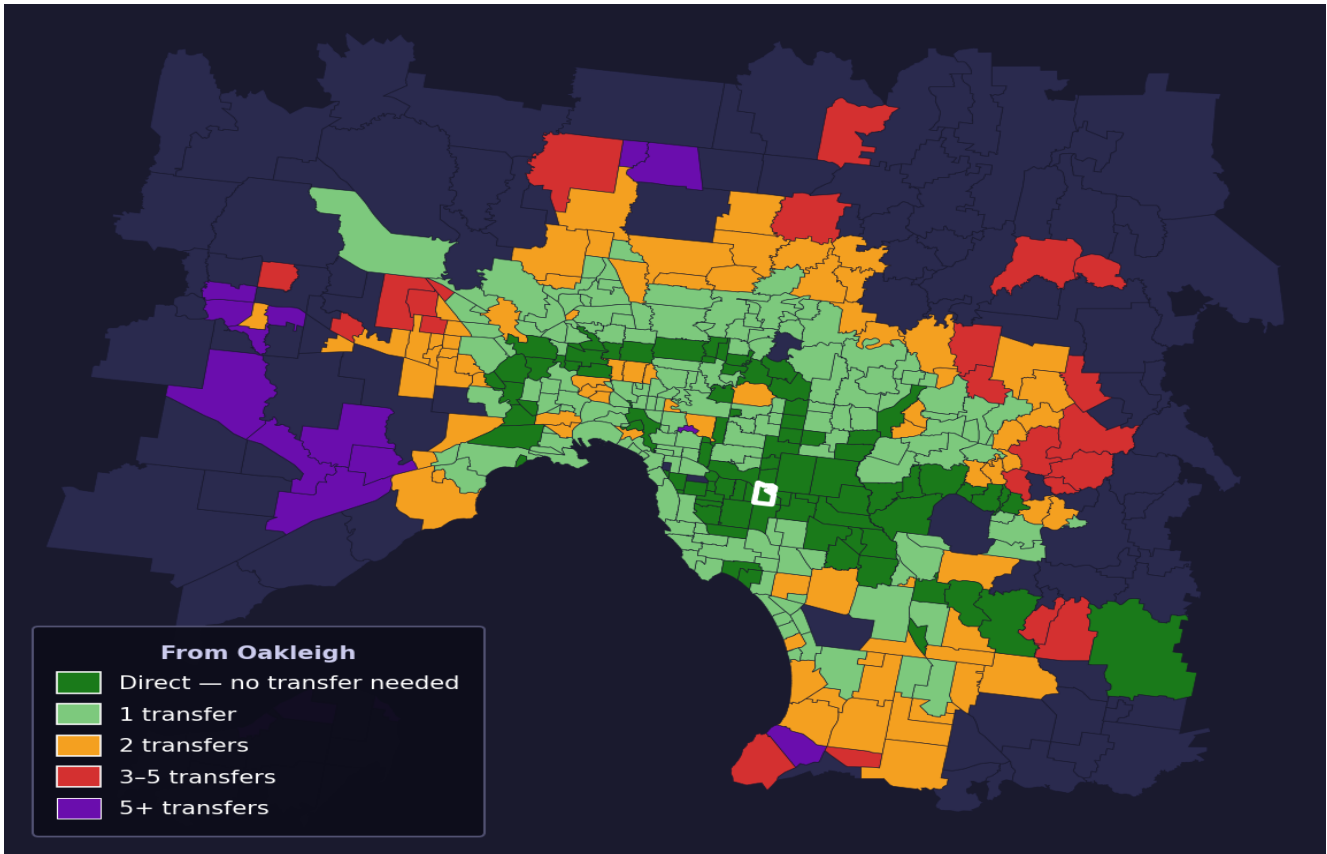

# Oakleigh

Rank #7 of 450 suburbs

<b>Composite</b> <b>76</b> <sub>/100</sub>	<b>Journey Quality</b> <b>81</b> <sub>/100</sub>	<b>Cost Efficiency</b> <b>44</b> <sub>/100</sub>	<b>Connectivity</b> <b>96</b> <sub>/100</sub>
---	---	---	--

<b>Direct (0 transfers)</b>	<b>87 of 450</b>
<b>1 transfer</b>	<b>166 of 450</b>
<b>2 transfers</b>	<b>81 of 450</b>
<b>3-5 transfers</b>	<b>23 of 450</b>
<b>5+ transfers</b>	<b>92 of 450</b>

Destination	Time	Single Trip	Weekly
Melbourne CBD	39 min	\$3.76	<b>\$37.60/wk</b>
Frankston	79 min	\$5.37	<b>\$53.70/wk</b>
Melbourne Airport	108 min	\$6.10	
Box Hill	74 min	\$5.05	<b>\$50.48/wk</b>
Dandenong	38 min	\$3.76	<b>\$37.60/wk</b>