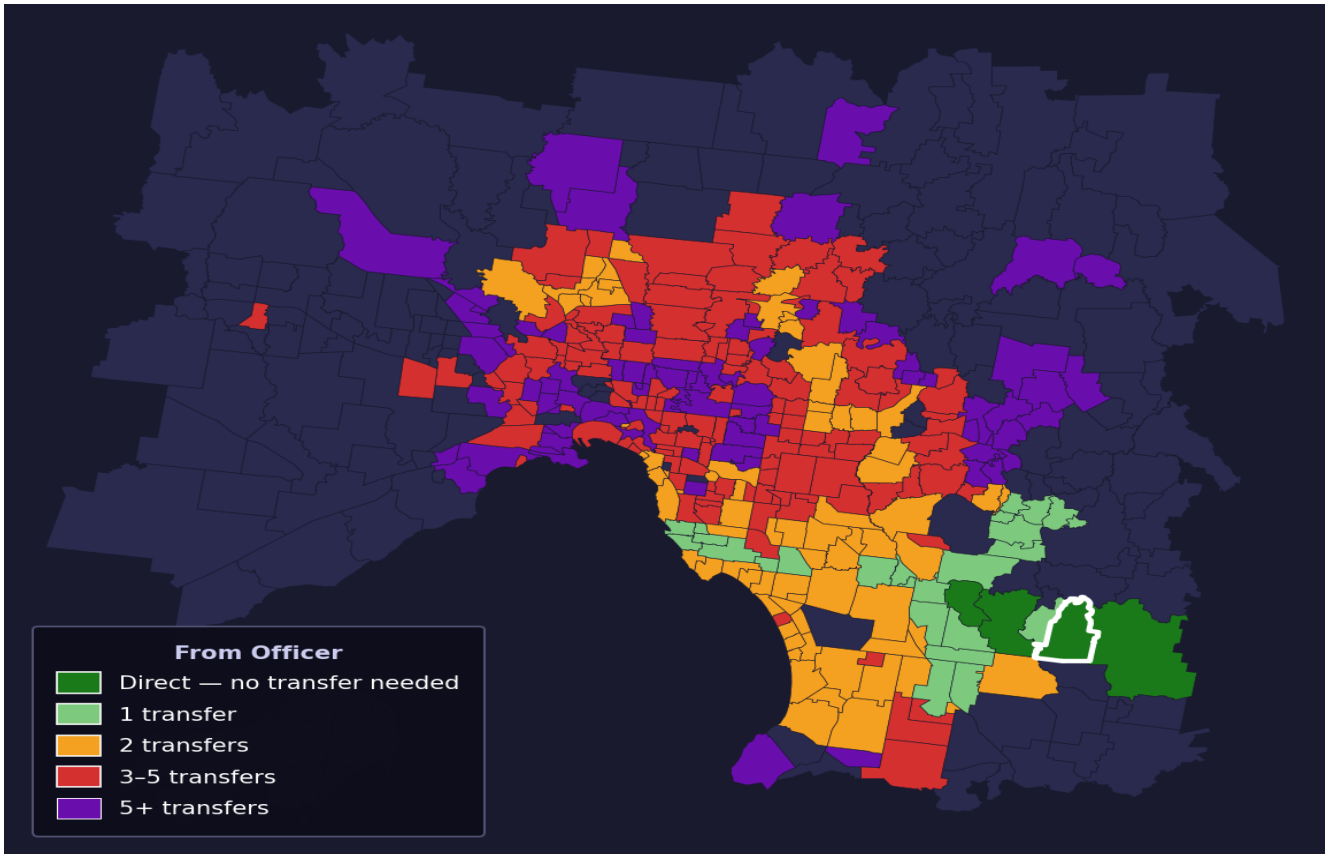

Officer

Rank #374 of 450 suburbs

Composite 48 /100	Journey Quality 44 /100	Cost Efficiency 62 /100	Connectivity 43 /100
------------------------------------	--	--	---------------------------------------

Direct (0 transfers)	3 of 450
1 transfer	25 of 450
2 transfers	73 of 450
3-5 transfers	138 of 450
5+ transfers	210 of 450

Destination	Time	Single Trip	Weekly
Melbourne CBD	89 min	\$5.79	\$57.00/wk
Frankston	92 min	\$6.37	\$57.00/wk
Melbourne Airport	158 min	\$8.13	
Box Hill	124 min	\$7.96	\$57.00/wk
Dandenong	48 min	\$4.34	\$43.40/wk