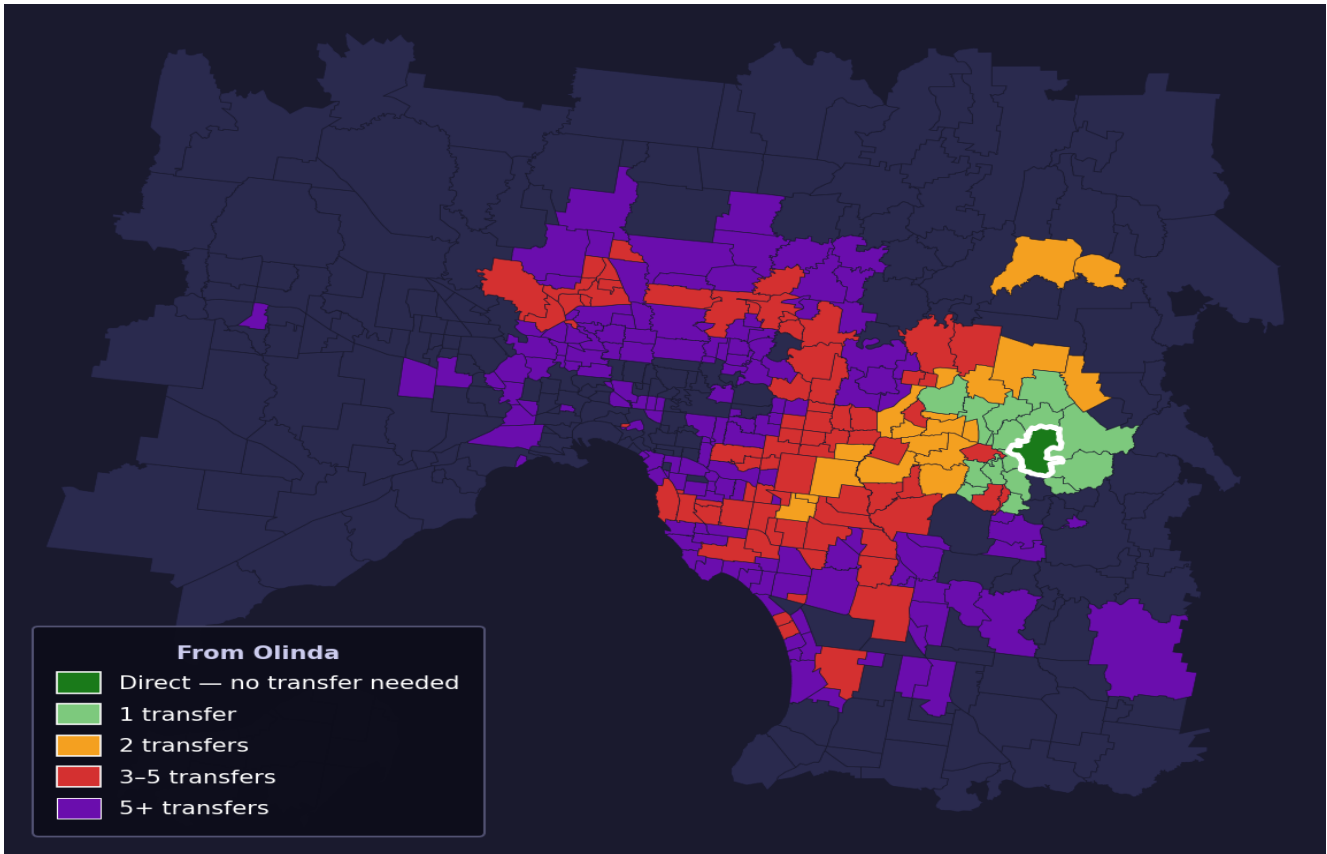

Olinda

Rank #442 of 450 suburbs

Composite 36 /100	Journey Quality 24 /100	Cost Efficiency 74 /100	Connectivity 23 /100
------------------------------------	--	--	---------------------------------------

Direct (0 transfers)	0 of 450
1 transfer	15 of 450
2 transfers	19 of 450
3-5 transfers	75 of 450
5+ transfers	340 of 450

Destination	Time	Single Trip	Weekly
Melbourne CBD	116 min	\$5.97	\$51.30/wk
Frankston	158 min	\$6.14	\$57.00/wk
Melbourne Airport	179 min	\$8.21	
Box Hill	80 min	\$5.03	\$47.39/wk
Dandenong	128 min	\$6.23	\$57.00/wk