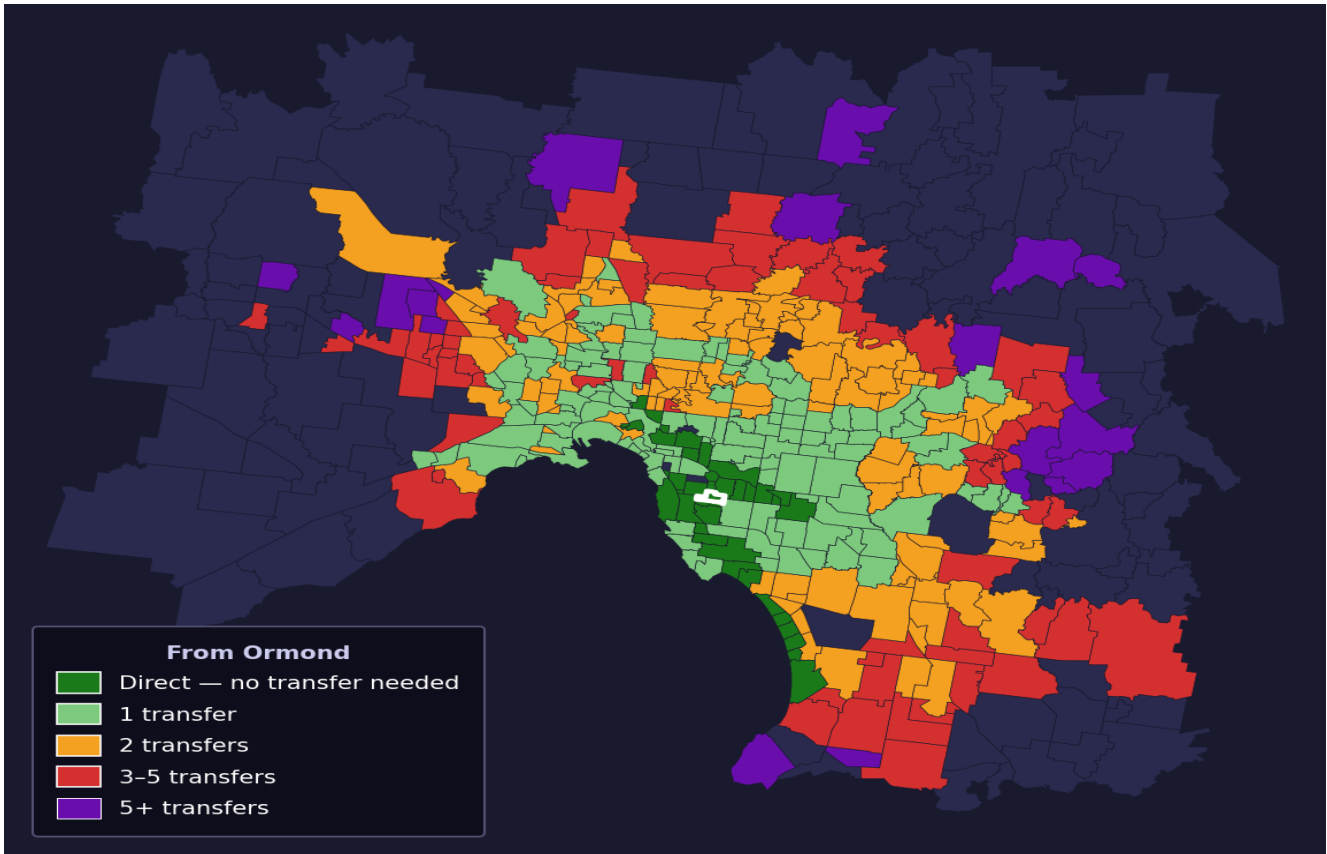

# Ormond

Rank #98 of 450 suburbs

<b>Composite</b> <b>71</b> <sub>/100</sub>	<b>Journey Quality</b> <b>80</b> <sub>/100</sub>	<b>Cost Efficiency</b> <b>46</b> <sub>/100</sub>	<b>Connectivity</b> <b>78</b> <sub>/100</sub>
---	---	---	--

Direct (0 transfers)	38 of 450
1 transfer	124 of 450
2 transfers	106 of 450
3-5 transfers	69 of 450
5+ transfers	112 of 450

Destination	Time	Single Trip	Weekly
Melbourne CBD	41 min	\$3.76	\$37.60/wk
Frankston	51 min	\$4.34	\$43.40/wk
Melbourne Airport	117 min	\$6.82	
Box Hill	90 min	\$5.64	\$55.72/wk
Dandenong	96 min	\$6.93	\$57.00/wk