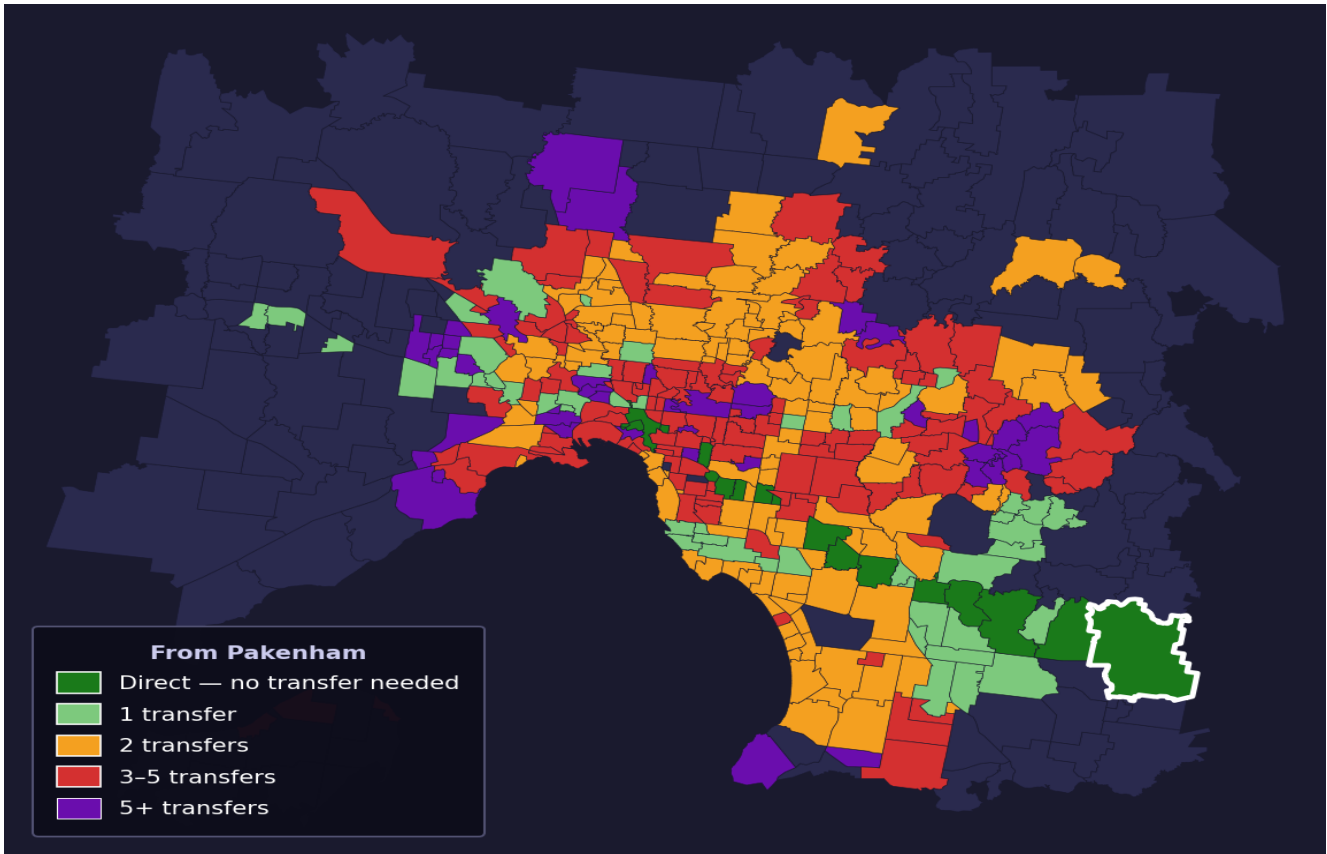

Pakenham

Rank #324 of 450 suburbs

Composite 54 /100	Journey Quality 44 /100	Cost Efficiency 63 /100	Connectivity 61 /100
------------------------------------	--	--	---------------------------------------

Direct (0 transfers)	17 of 450
1 transfer	48 of 450
2 transfers	120 of 450
3-5 transfers	127 of 450
5+ transfers	137 of 450

Destination	Time	Single Trip	Weekly
Melbourne CBD	89 min	\$5.85	\$57.00/wk
Frankston	94 min	\$6.43	\$57.00/wk
Melbourne Airport	160 min	\$8.19	
Box Hill	125 min	\$8.02	\$57.00/wk
Dandenong	49 min	\$4.40	\$44.02/wk